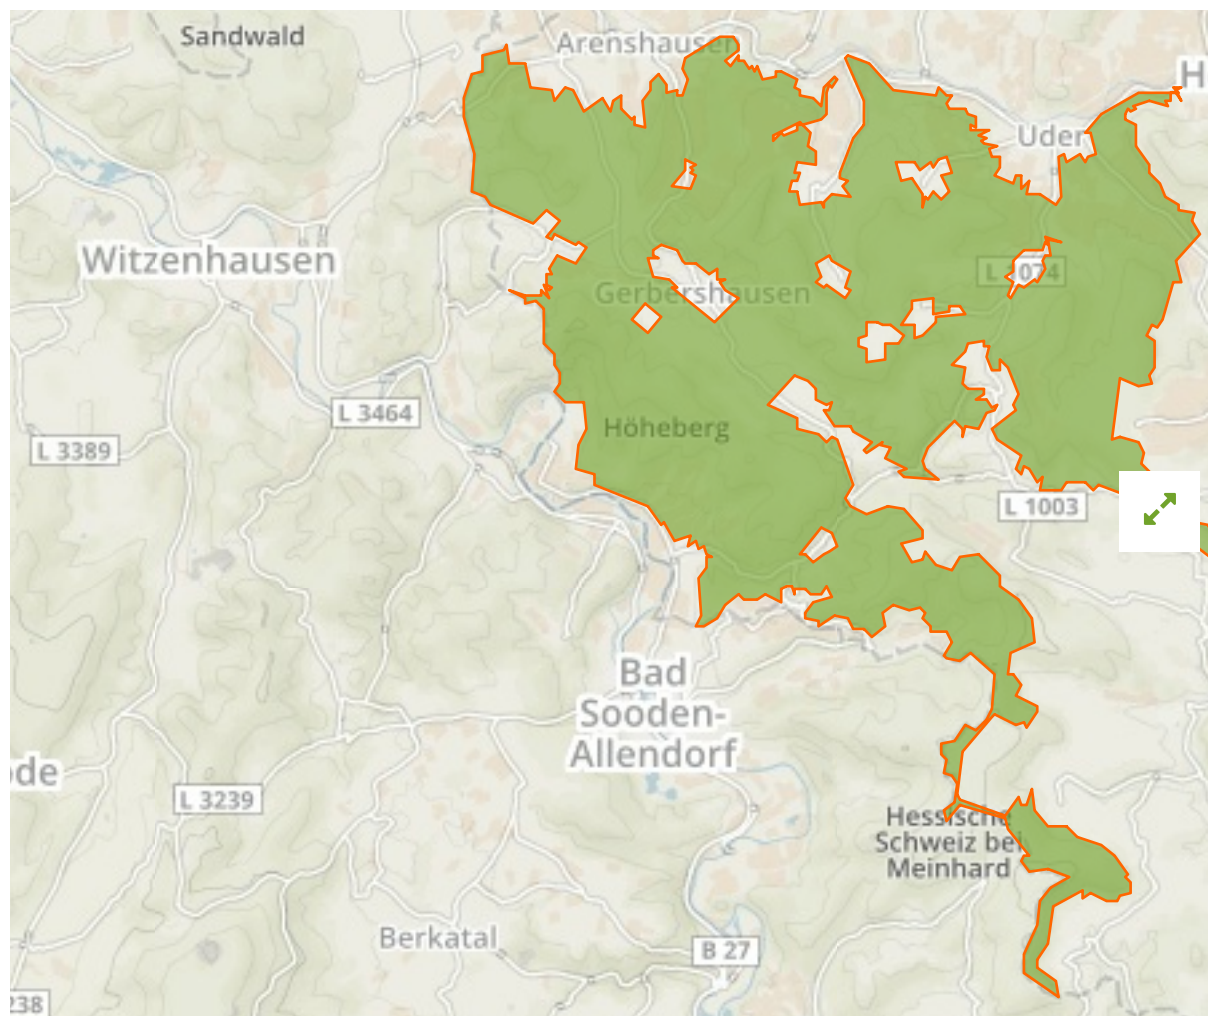

Werrabergland südwestlich Uder in Germany

The designations employed and the presentation of material on this map do not imply the expression of any opinion whatsoever on the part of the Secretariat of the United Nations concerning the legal status of any country, territory, city or area or of its authorities, or concerning the delimitation of its frontiers or boundaries.

WDPA ID

555537539

Reported Area

84.33 km²

Management Effectiveness Evaluations

No information available

Attributes

Original Name	Werrabergland südwestlich Uder
English Designation	Special Protection Area (Birds Directive)
IUCN Management Category	Not Reported
Status	Designated
Type of Designation	Regional
Status Year	2007
Sublocation	
Governance Type	Federal or national ministry or agency
Management Authority	Thüringen: AÖR Anstalt öffentlichen Rechts (AÖR)
Management Plan	Not Reported
International Criteria	Not Applicable