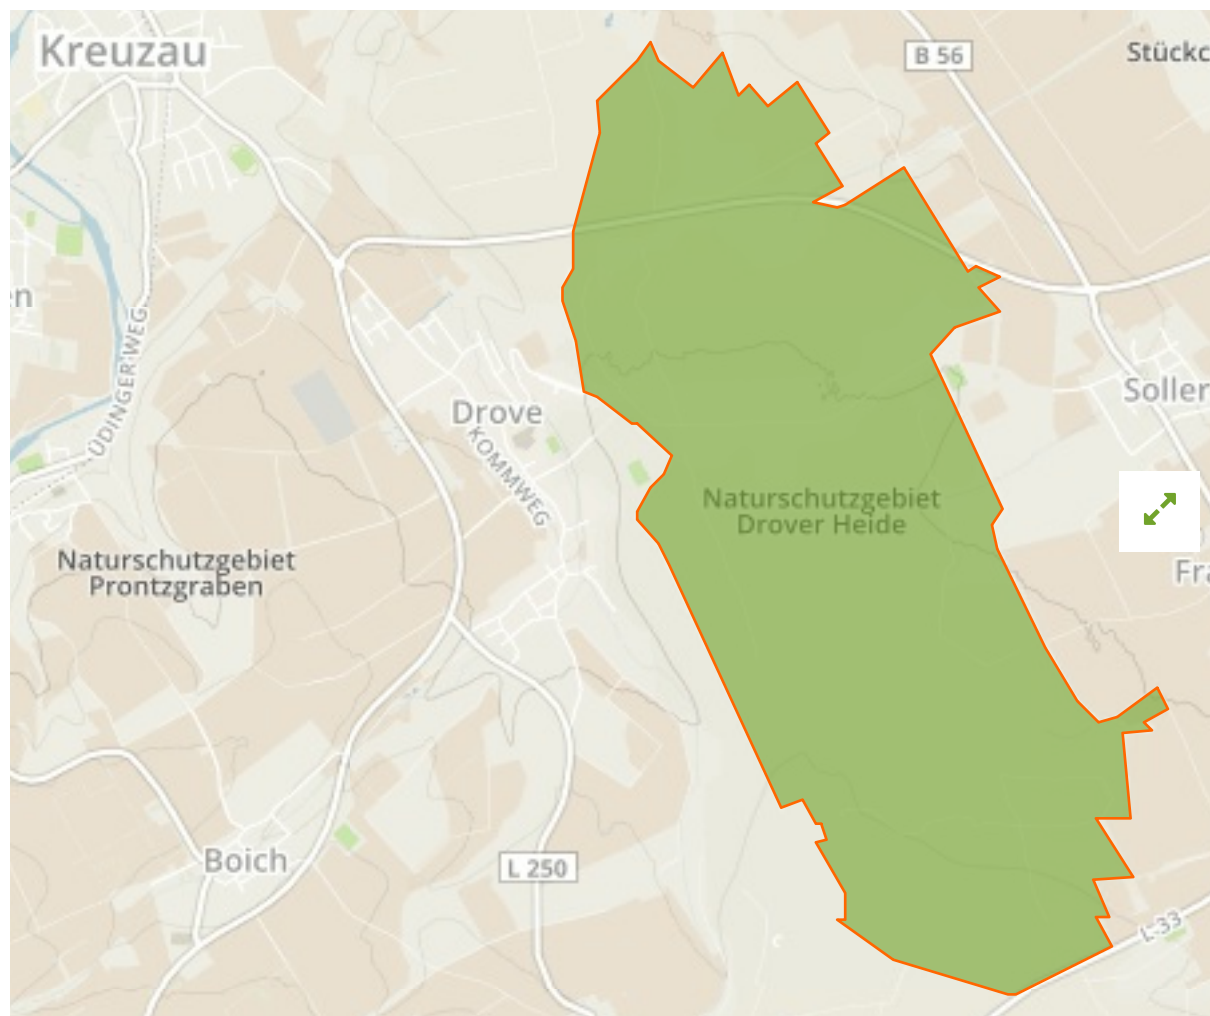

Vogelschutzgebiet Drover Heide in Germany

The designations employed and the presentation of material on this map do not imply the expression of any opinion whatsoever on the part of the Secretariat of the United Nations concerning the legal status of any country, territory, city or area or of its authorities, or concerning the delimitation of its frontiers or boundaries.

WDPA ID

555537623

Reported Area

5.98 km²

Management Effectiveness Evaluations

No information available

Attributes

Original Name	Vogelschutzgebiet Drover Heide
English Designation	Special Protection Area (Birds Directive)
IUCN Management Category	Not Reported
Status	Designated
Type of Designation	Regional
Status Year	2007
Sublocation	
Governance Type	Federal or national ministry or agency
Management Authority	Biologische Station im Kreis Düren
Management Plan	Not Reported
International Criteria	Not Applicable