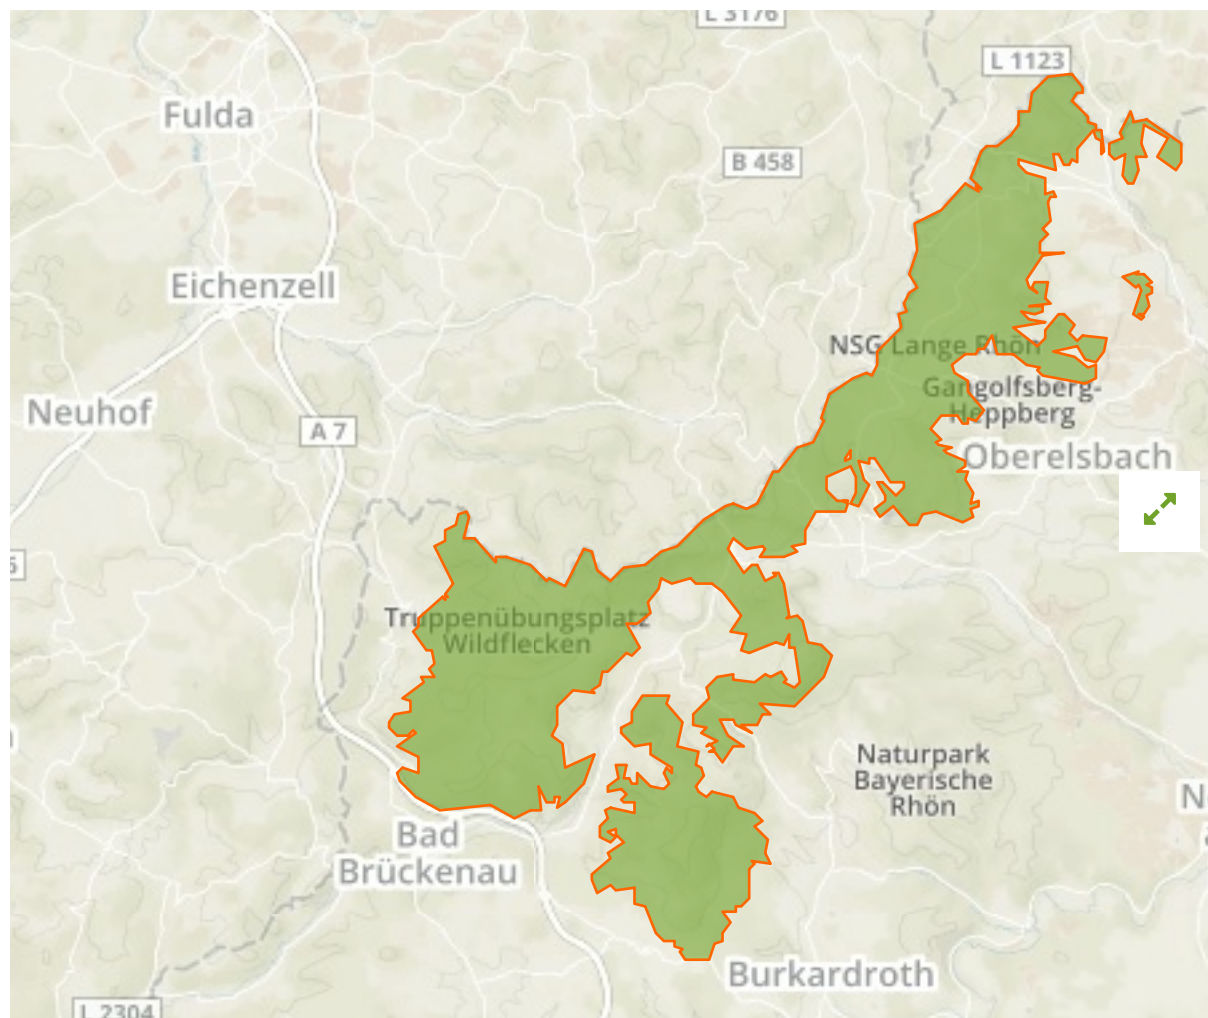

Bayerische Hohe Rhön in Germany

The designations employed and the presentation of material on this map do not imply the expression of any opinion whatsoever on the part of the Secretariat of the United Nations concerning the legal status of any country, territory, city or area or of its authorities, or concerning the delimitation of its frontiers or boundaries.

WDPA ID

555537678

Reported Area

190.29 km²

Management Effectiveness Evaluations

No information available

Attributes

Original Name	Bayerische Hohe Rhön
English Designation	Special Protection Area (Birds Directive)
IUCN Management Category	Not Reported
Status	Designated
Type of Designation	Regional
Status Year	2006
Sublocation	
Governance Type	Federal or national ministry or agency
Management Authority	Not Reported
Management Plan	Not Reported
International Criteria	Not Applicable