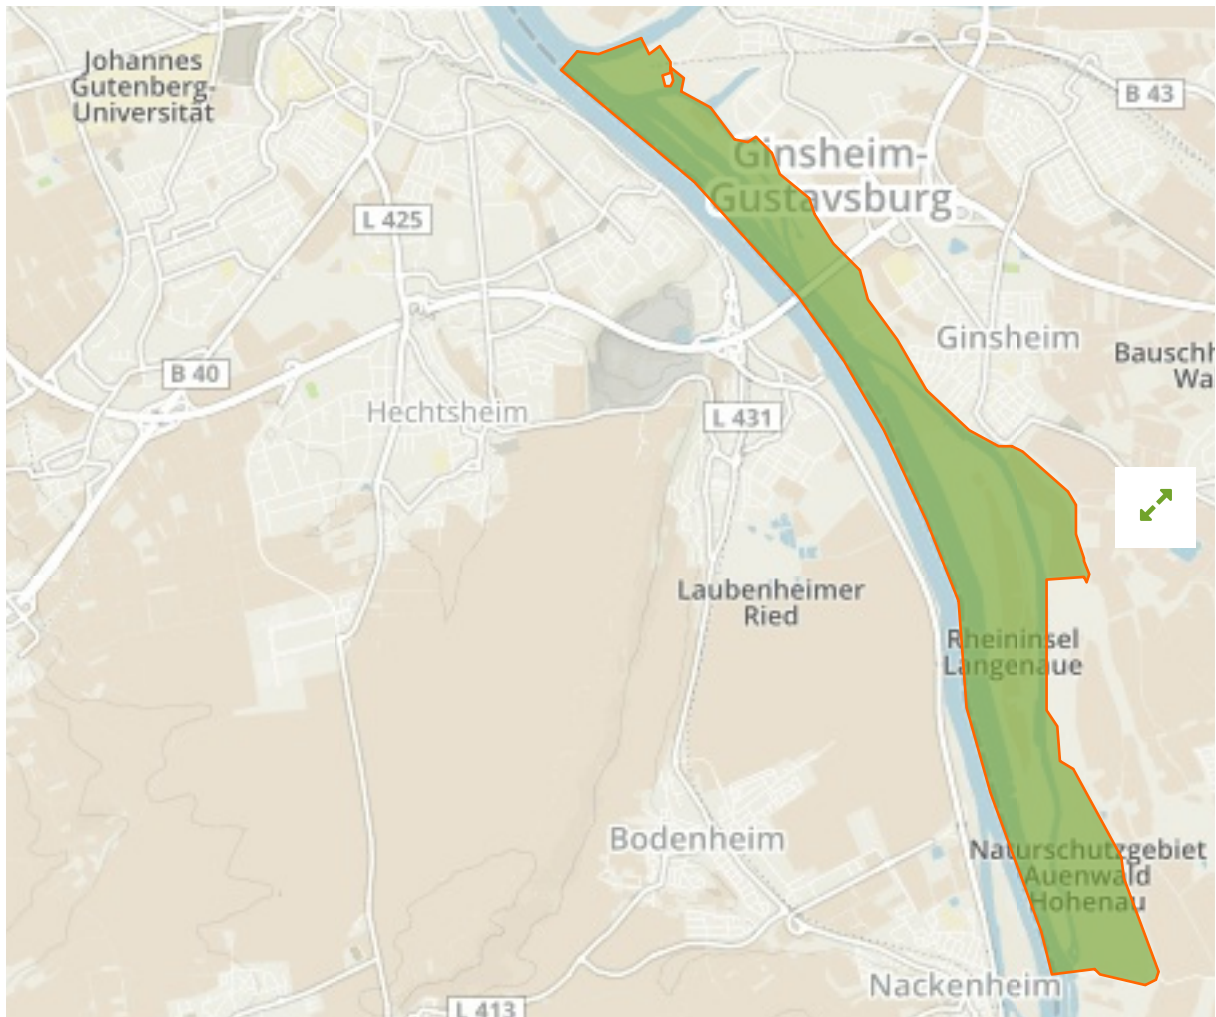

## Mainmündung und Ginsheimer Altrhein in Germany

The designations employed and the presentation of material on this map do not imply the expression of any opinion whatsoever on the part of the Secretariat of the United Nations concerning the legal status of any country, territory, city or area or of its authorities, or concerning the delimitation of its frontiers or boundaries.

WDPA ID

**555537726**

Reported Area

**7.71 km<sup>2</sup>**