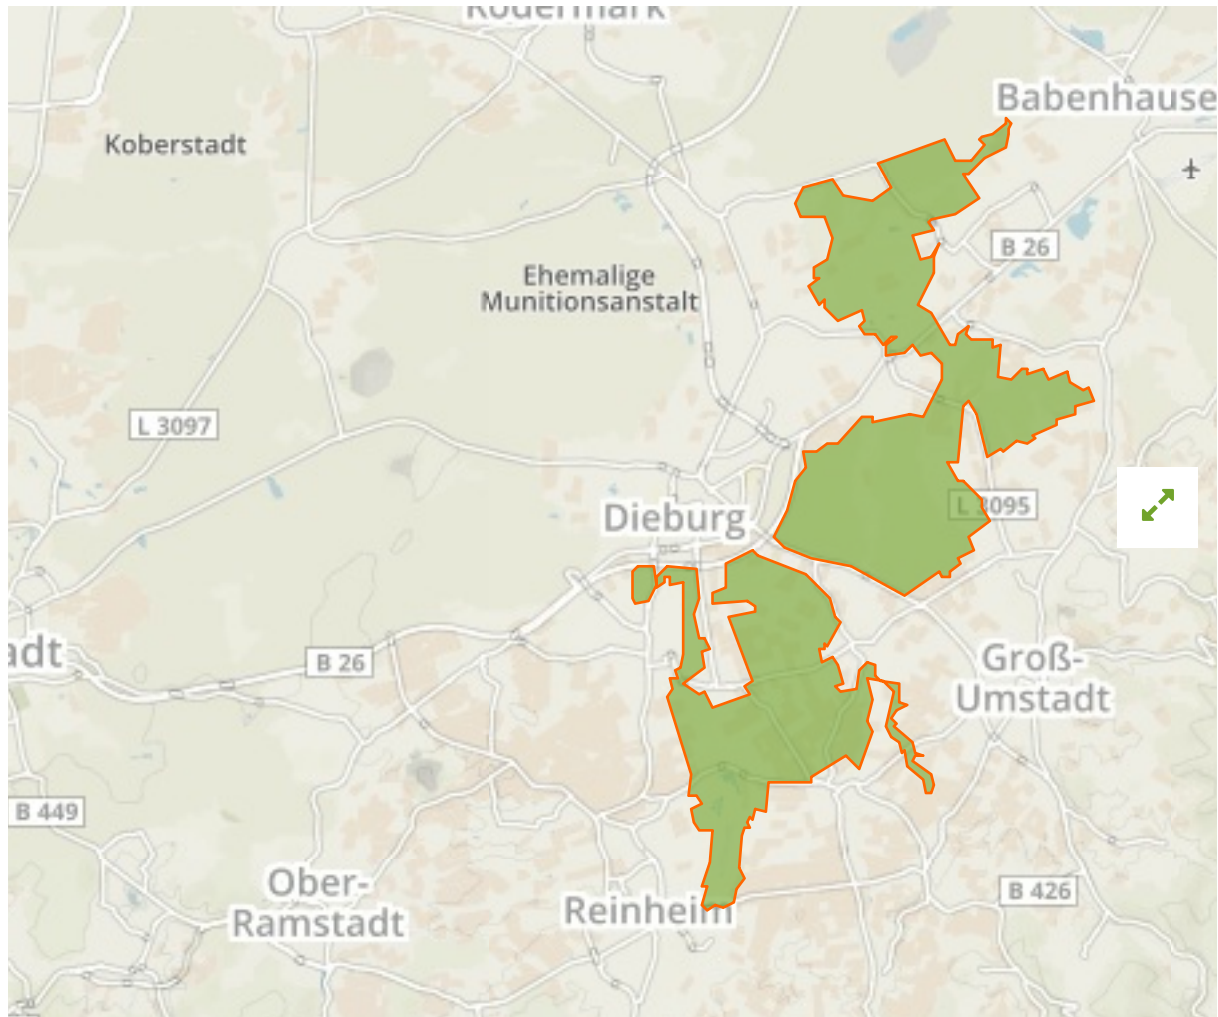

Untere Gersprenzaue in Germany

The designations employed and the presentation of material on this map do not imply the expression of any opinion whatsoever on the part of the Secretariat of the United Nations concerning the legal status of any country, territory, city or area or of its authorities, or concerning the delimitation of its frontiers or boundaries.

WDPA ID

555537739

Reported Area

32.35 km²

Management Effectiveness Evaluations

No information available

Attributes

Original Name	Untere Gersprenzaue
English Designation	Special Protection Area (Birds Directive)
IUCN Management Category	Not Reported
Status	Designated
Type of Designation	Regional
Status Year	2006
Sublocation	
Governance Type	Federal or national ministry or agency
Management Authority	Darmstadt: Regierungspräsidium Regierungspräsidium Darmstadt LFN-Abteilung
Management Plan	Maßnahmenplan für das FFH- und VS-Gebiet Untere Gersprenz-FFH und Untere Gersprenzaue VSG-TR Hergershausen, (6019-303/6019-401) Forstamt Dieburg, W. Röhser, 2010
International Criteria	Not Applicable