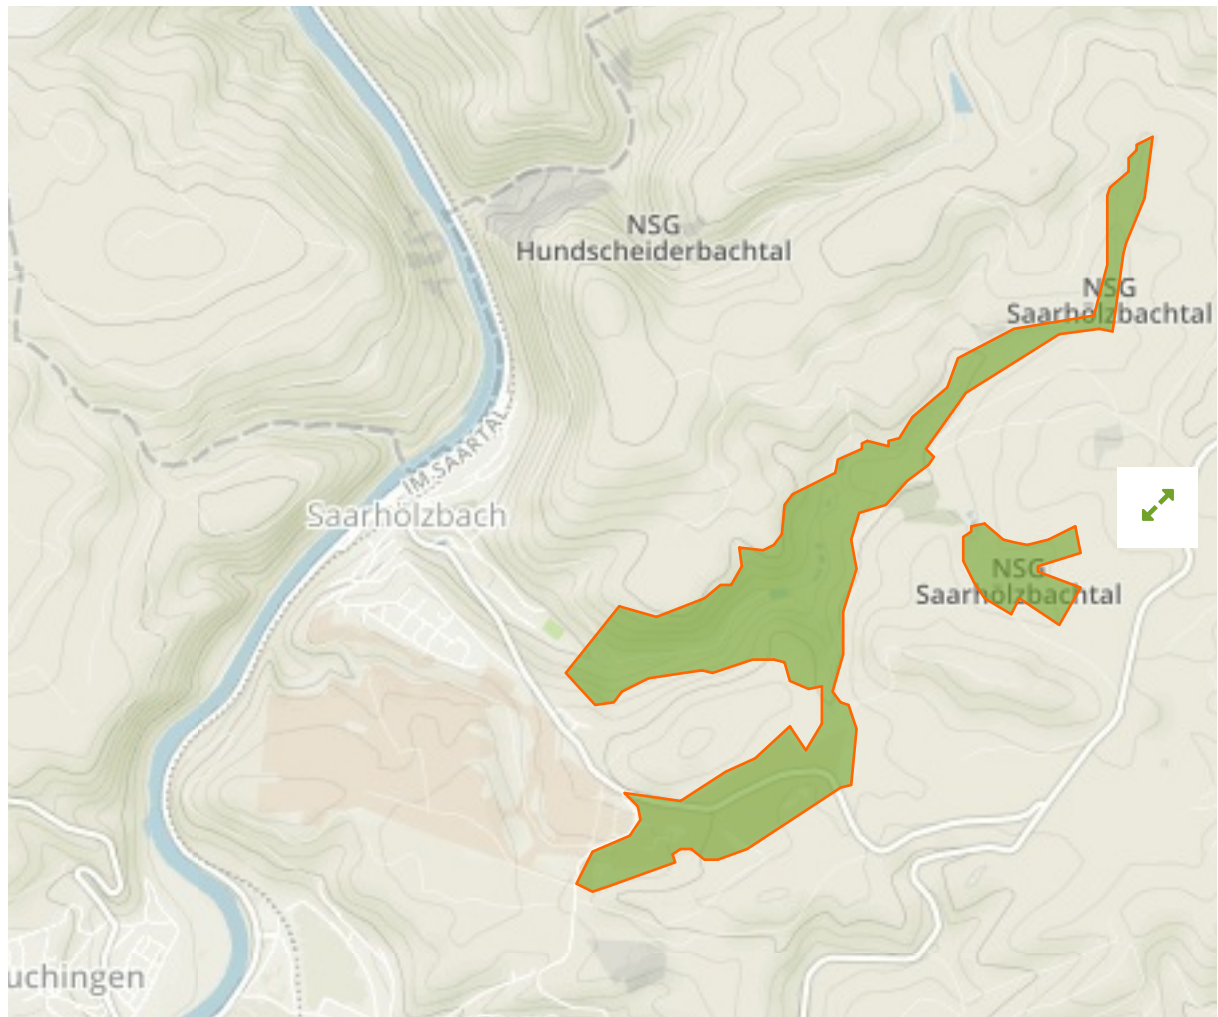

## Saarhölzbachtal - Zunkelsbruch in Germany

The designations employed and the presentation of material on this map do not imply the expression of any opinion whatsoever on the part of the Secretariat of the United Nations concerning the legal status of any country, territory, city or area or of its authorities, or concerning the delimitation of its frontiers or boundaries.

WDPA ID

**555537774**

Reported Area

**1.52 km<sup>2</sup>**

## Attributes

---

<b>Original Name</b>	<b>Saarhölzbachtal - Zunkelsbruch</b>
<b>English Designation</b>	<b>Special Protection Area (Birds Directive)</b>
<b>IUCN Management Category</b>	<b>Not Reported</b>
Status	Designated
Type of Designation	Regional
Status Year	2004
Sublocation	
Governance Type	Federal or national ministry or agency
Management Authority	Not Reported
Management Plan	Not Reported
International Criteria	Not Applicable