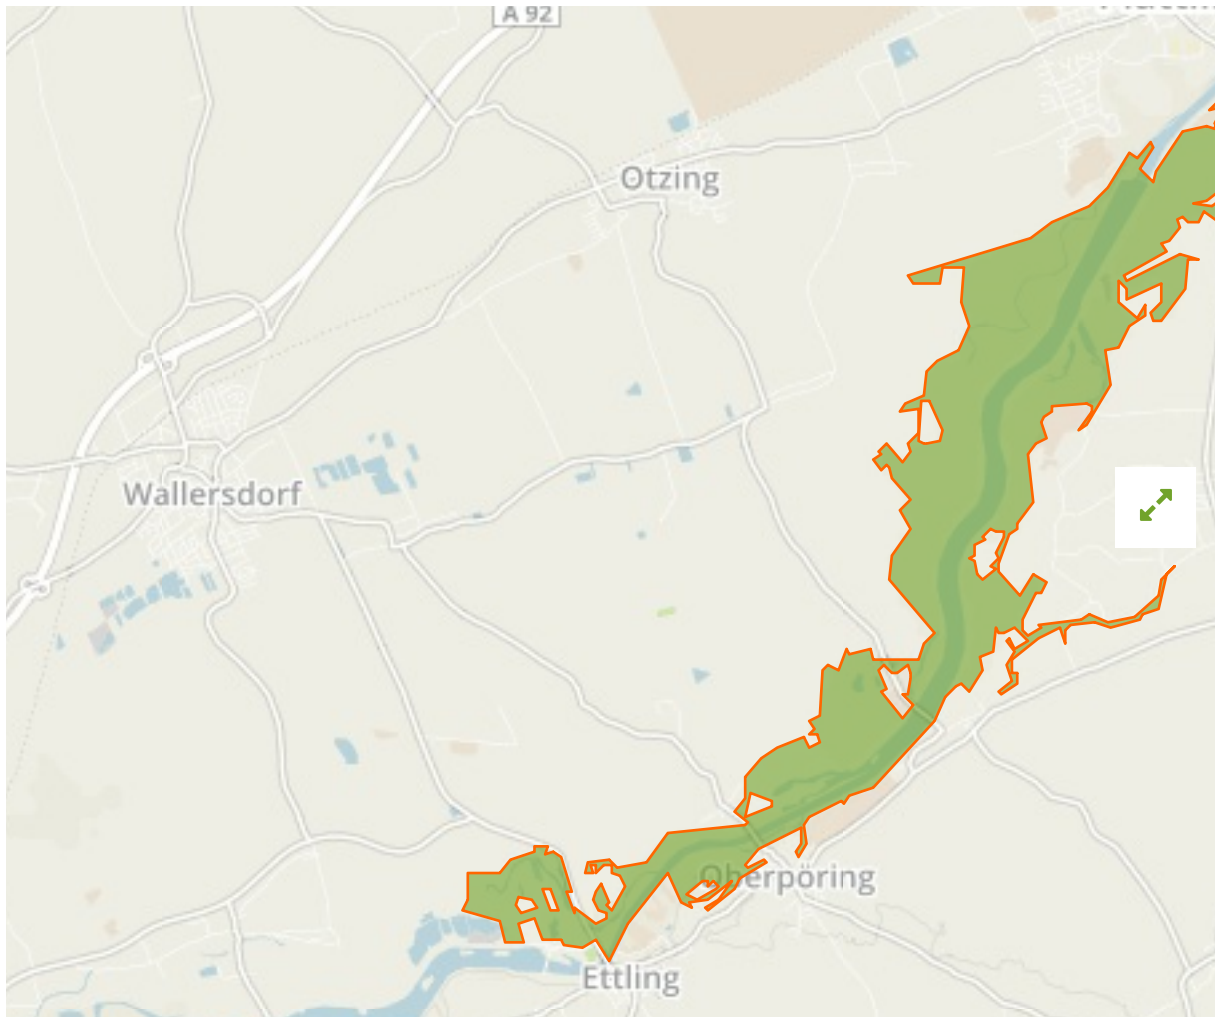

## Untere Isar oberhalb Mündung in Germany

The designations employed and the presentation of material on this map do not imply the expression of any opinion whatsoever on the part of the Secretariat of the United Nations concerning the legal status of any country, territory, city or area or of its authorities, or concerning the delimitation of its frontiers or boundaries.

WDPA ID

**555537883**

Reported Area

**9.7 km<sup>2</sup>**

## Attributes

---

<b>Original Name</b>	<b>Untere Isar oberhalb Mündung</b>
<b>English Designation</b>	<b>Special Protection Area (Birds Directive)</b>
<b>IUCN Management Category</b>	<b>Not Reported</b>
Status	Designated
Type of Designation	Regional
Status Year	2006
Sublocation	
Governance Type	Federal or national ministry or agency
Management Authority	Not Reported
Management Plan	Not Reported
International Criteria	Not Applicable