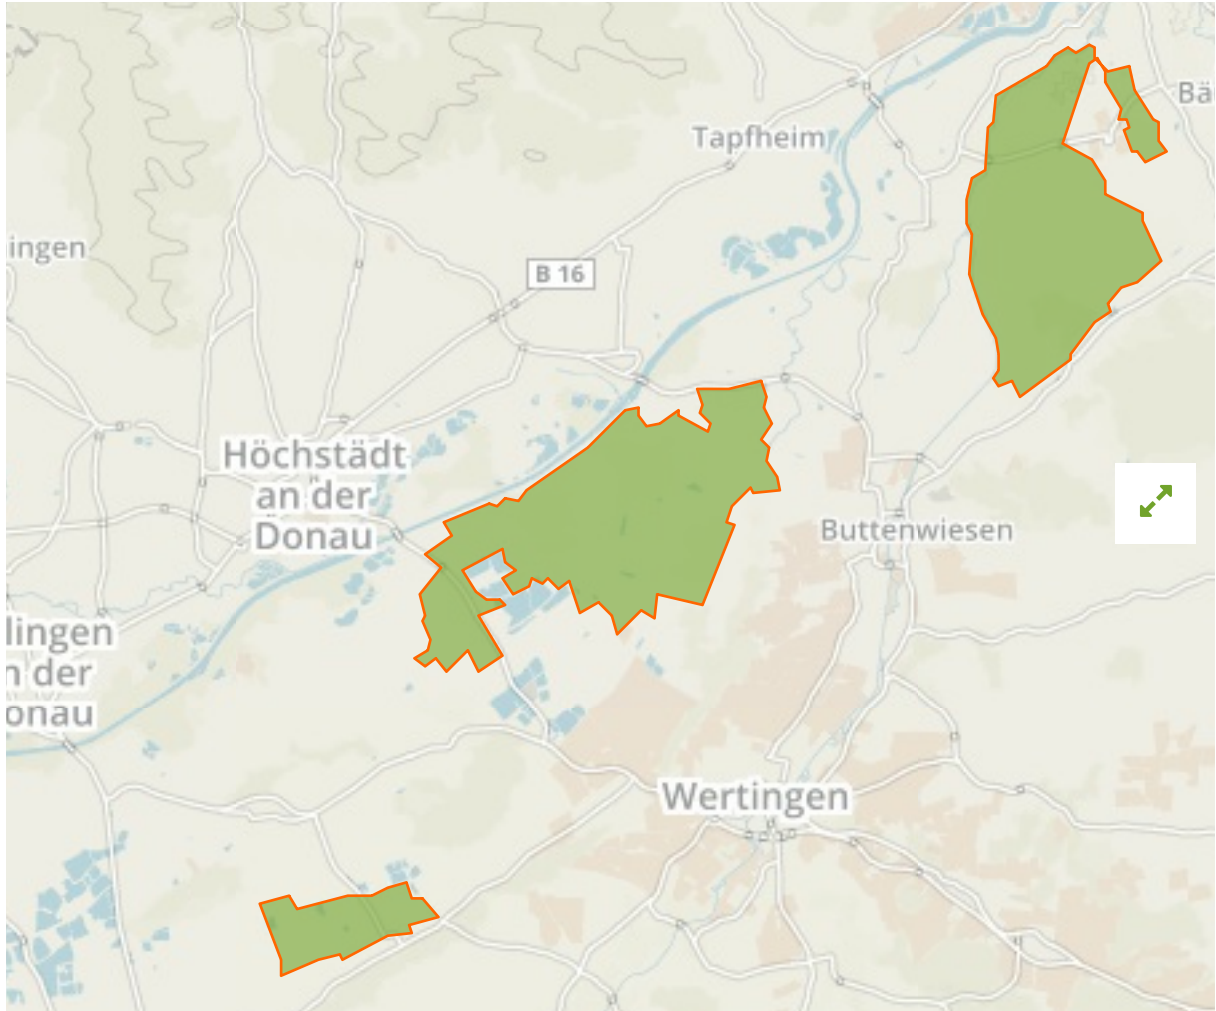

Wiesenbrüterlebensraum Schwäbisches Donauried in Germany

The designations employed and the presentation of material on this map do not imply the expression of any opinion whatsoever on the part of the Secretariat of the United Nations concerning the legal status of any country, territory, city or area or of its authorities, or concerning the delimitation of its frontiers or boundaries.

WDPA ID

555537892

Reported Area

39.95 km²

Management Effectiveness Evaluations

No information available

Attributes

Original Name	Wiesenbrüterlebensraum Schwäbisches Donauried
English Designation	Special Protection Area (Birds Directive)
IUCN Management Category	Not Reported
Status	Designated
Type of Designation	Regional
Status Year	2001
Sublocation	
Governance Type	Federal or national ministry or agency
Management Authority	Not Reported
Management Plan	Not Reported
International Criteria	Not Applicable