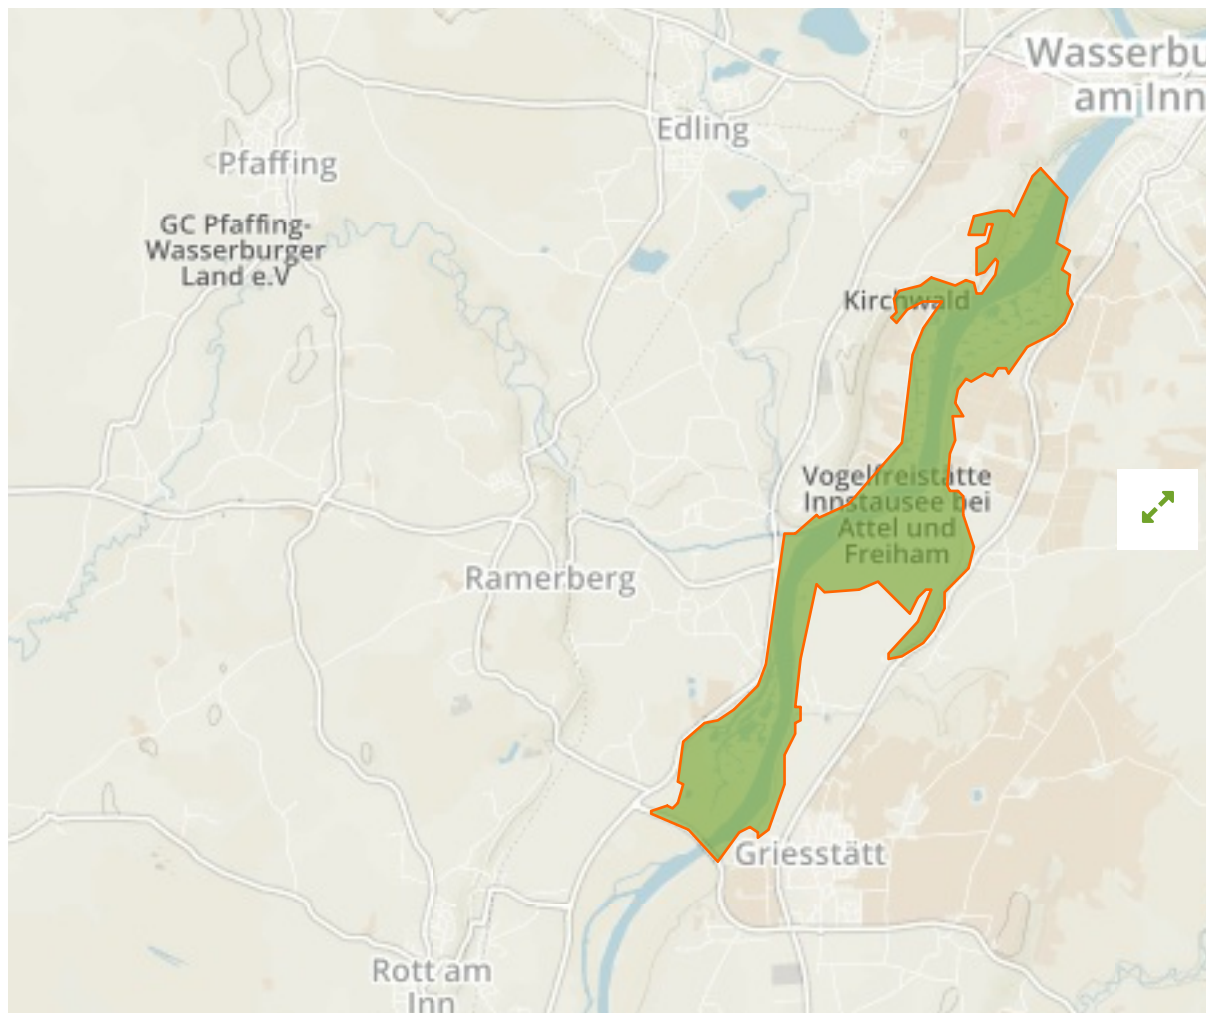

NSG 'Vogelfreistätte Innstausee bei Attel und Freiham' in Germany

The designations employed and the presentation of material on this map do not imply the expression of any opinion whatsoever on the part of the Secretariat of the United Nations concerning the legal status of any country, territory, city or area or of its authorities, or concerning the delimitation of its frontiers or boundaries.

WDPA ID

555537931

Reported Area

5.66 km²

Management Effectiveness Evaluations

No information available

Attributes

| | |
|---------------------------------|---|
| Original Name | NSG 'Vogelfreistätte Innstausee bei Attel und Freiham' |
| English Designation | Special Protection Area (Birds Directive) |
| IUCN Management Category | Not Reported |
| Status | Designated |
| Type of Designation | Regional |
| Status Year | 2001 |
| Sublocation | |
| Governance Type | Federal or national ministry or agency |
| Management Authority | Not Reported |
| Management Plan | Not Reported |
| International Criteria | Not Applicable |