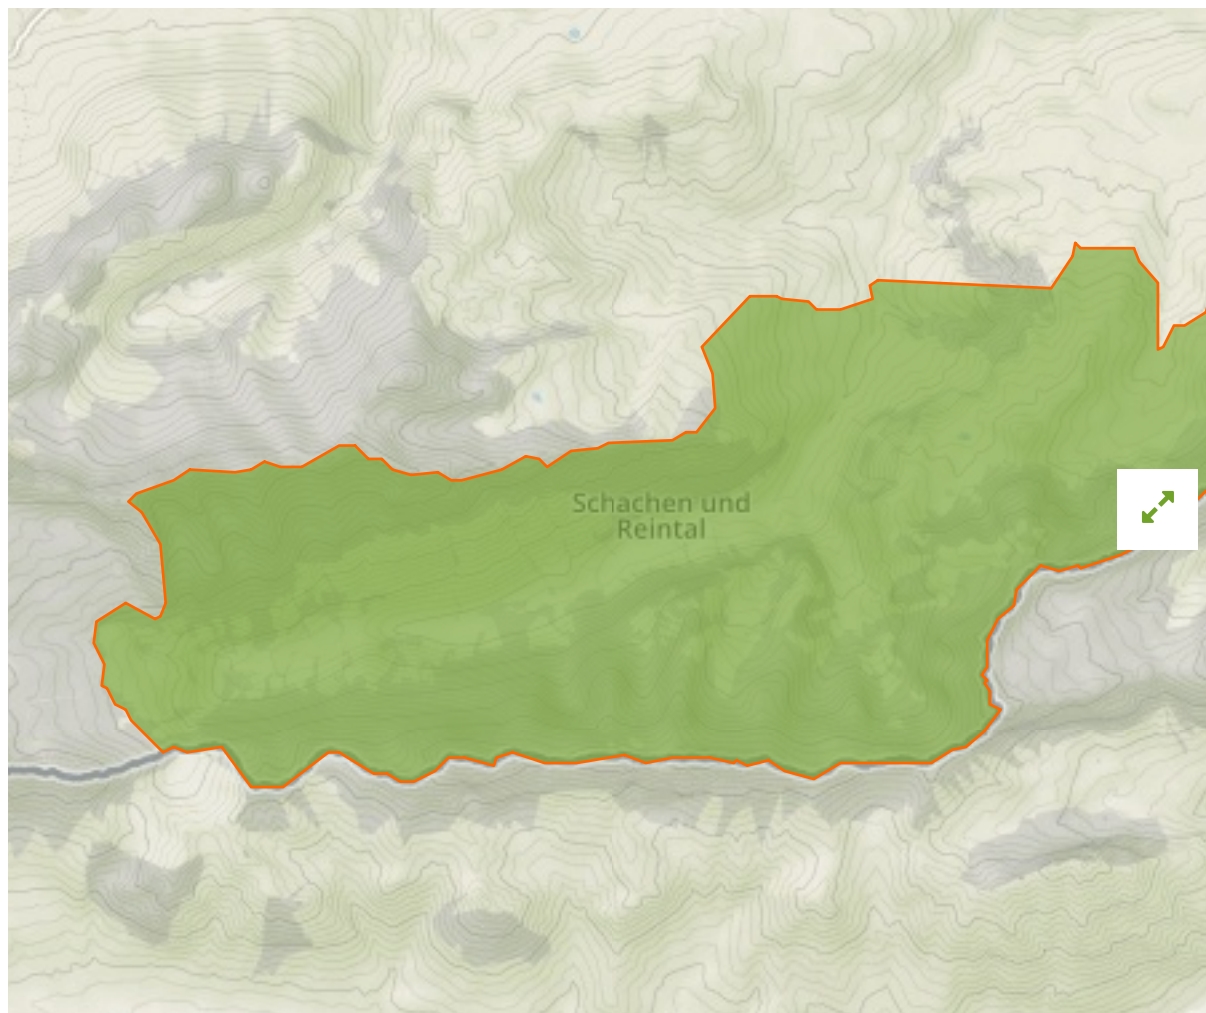

Naturschutzgebiet 'Schachen und Reintal' in

Germany

The designations employed and the presentation of material on this map do not imply the expression of any opinion whatsoever on the part of the Secretariat of the United Nations concerning the legal status of any country, territory, city or area or of its authorities, or concerning the delimitation of its frontiers or boundaries.

WDPA ID

555537975

Reported Area

39.66 km²