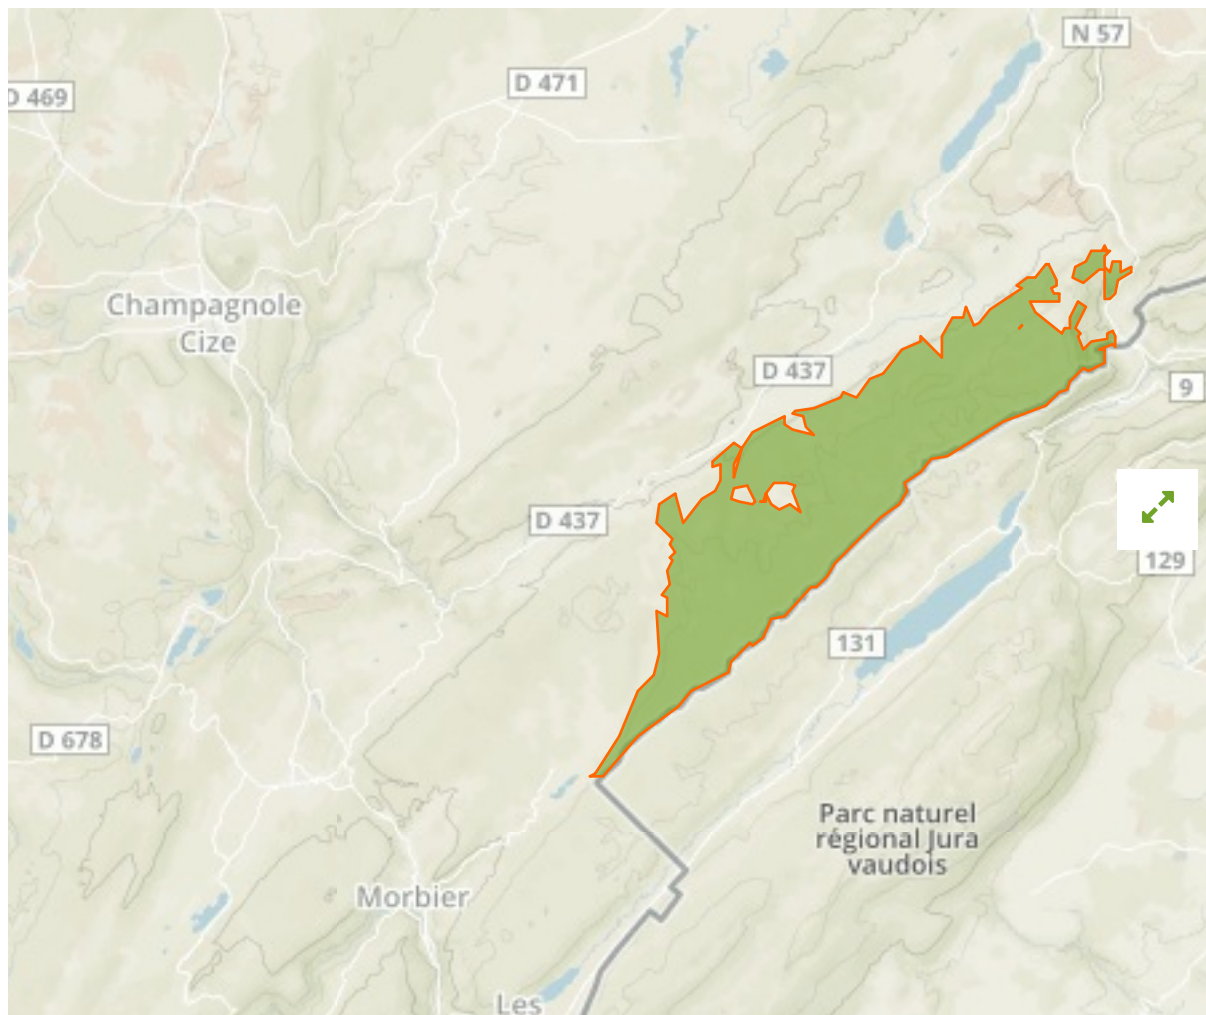

Massif du Mont-d'Or; du Noirmont et du Risol in France

The designations employed and the presentation of material on this map do not imply the expression of any opinion whatsoever on the part of the Secretariat of the United Nations concerning the legal status of any country, territory, city or area or of its authorities, or concerning the delimitation of its frontiers or boundaries.

WDPA ID

555539328

Reported Area

103.64 km²

Management Effectiveness Evaluations

No information available

Attributes

Original Name	Massif du Mont-d'Or; du Noirmont et du Risol
English Designation	Special Protection Area (Birds Directive)
IUCN Management Category	Not Reported
Status	Designated
Type of Designation	Regional
Status Year	2004
Sublocation	
Governance Type	Federal or national ministry or agency
Management Authority	Not Reported
Management Plan	Not Reported
International Criteria	Not Applicable

Site network breakdown

Transboundary sites

Haute Chaîne du Jura

in France

Massifs de Massacre, de Risoux, de la haute Joux et la Combe Noire

in France

English Designation
National Nature Reserve

IUCN Category
IV

WDPA ID Year of Designation
106720

Reported Area
108.0 km²

Haut-Jura

in France

English Designation
Biotope Protection Order

IUCN Category
IV

WDPA ID Year of Designation
106737

Reported Area
35.7 km²