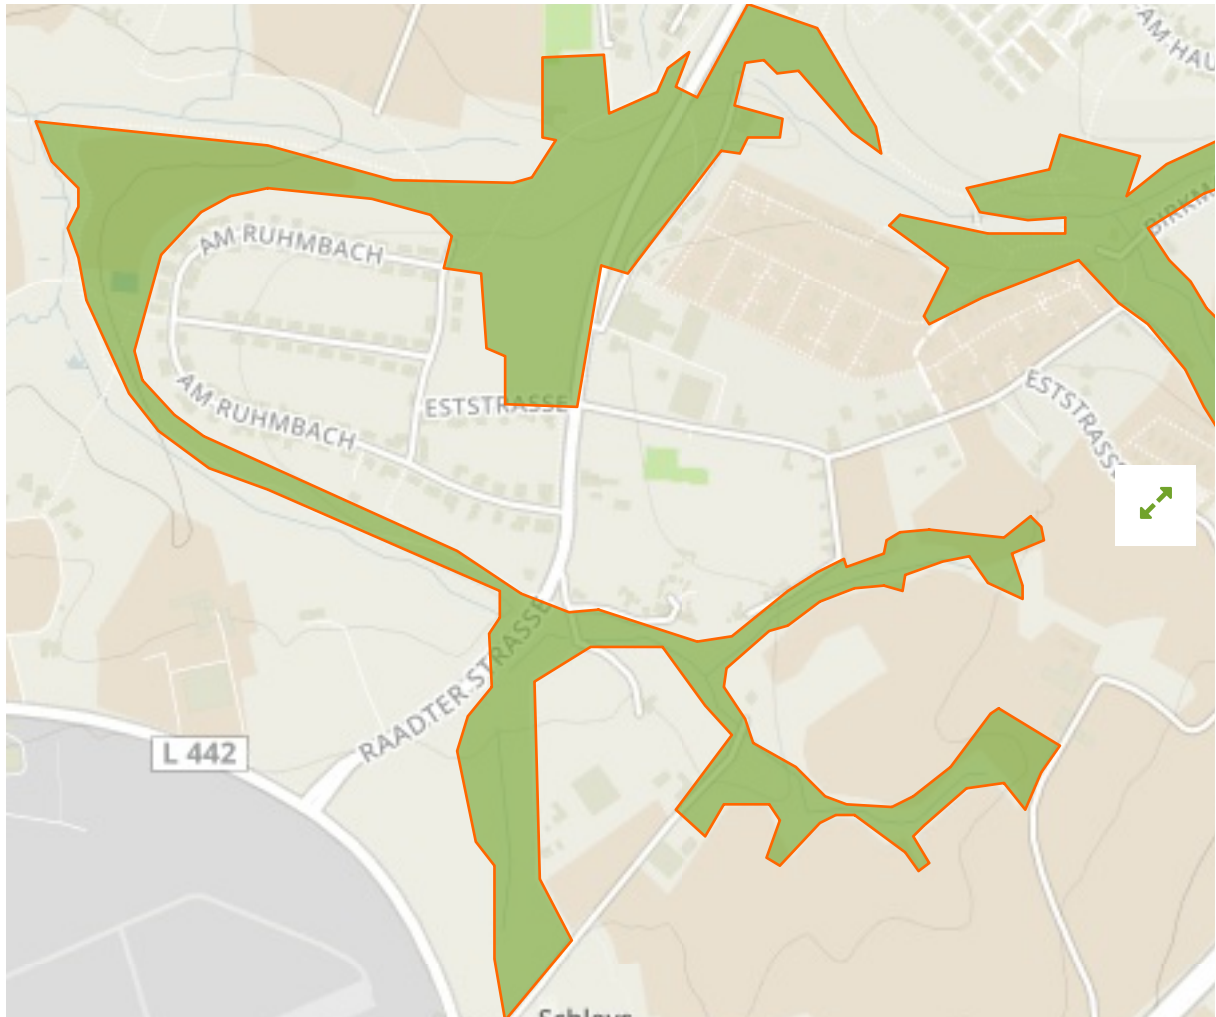

LSG-Ruhmbachtal und Steinbachgrund in Germany

The designations employed and the presentation of material on this map do not imply the expression of any opinion whatsoever on the part of the Secretariat of the United Nations concerning the legal status of any country, territory, city or area or of its authorities, or concerning the delimitation of its frontiers or boundaries.

WDPA ID

555554351

Reported Area

0.32 km²

Management Effectiveness Evaluations

No information available

Attributes

Original Name	LSG-Ruhmbachtal und Steinbachgrund
English Designation	Landscape Protection Area
IUCN Management Category	V
Status	Designated
Type of Designation	National
Status Year	1992
Sublocation	
Governance Type	Federal or national ministry or agency
Management Authority	Bundesamt für Naturschutz
Management Plan	Not Reported
International Criteria	Not Applicable