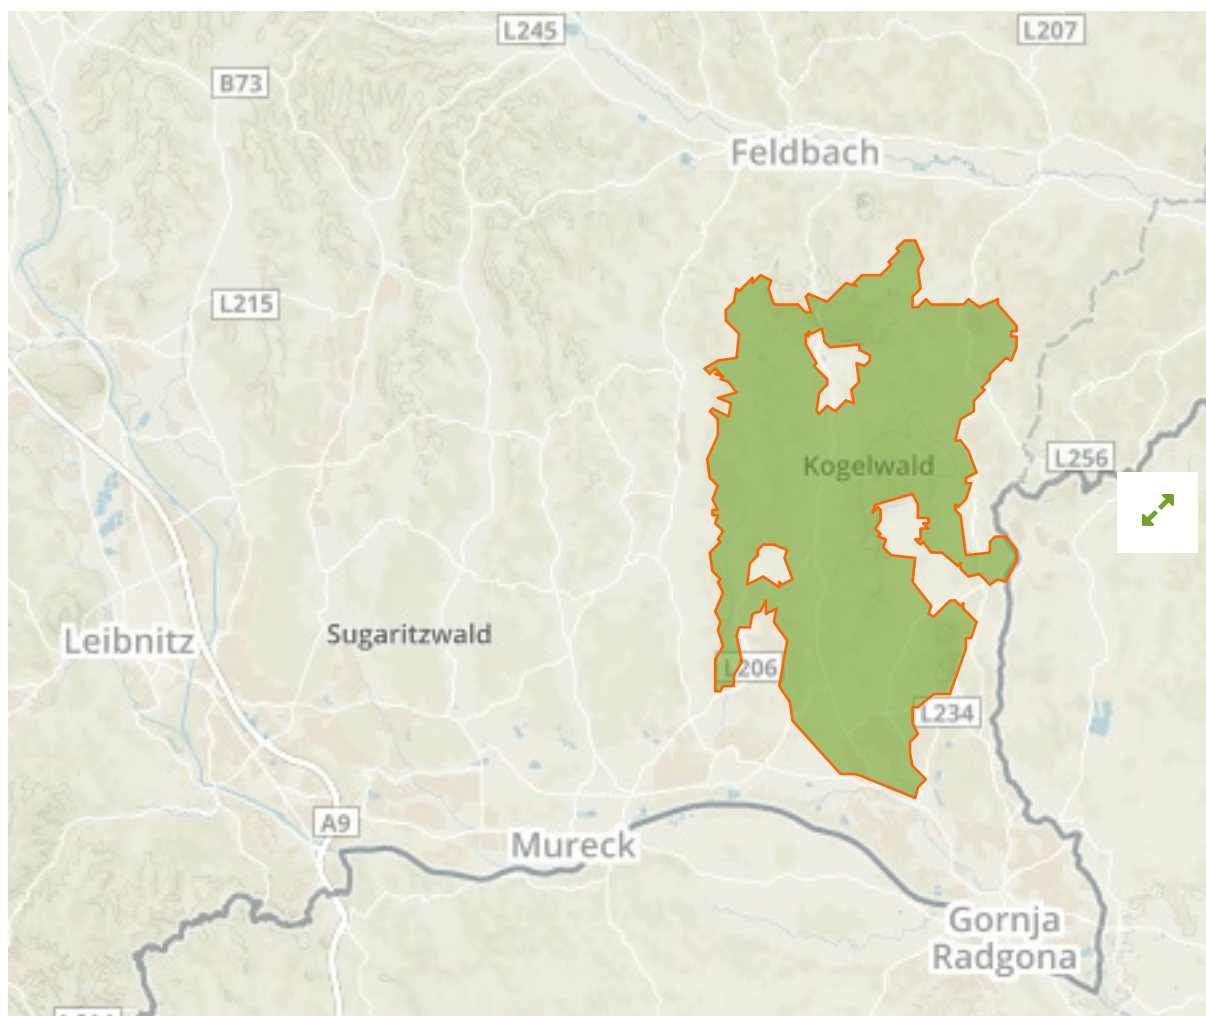

## Teile des südoststeirischen Hügellandes inklusive Höll und Grabenlandbäche in **Austria**

The designations employed and the presentation of material on this map do not imply the expression of any opinion whatsoever on the part of the Secretariat of the United Nations concerning the legal status of any country, territory, city or area or of its authorities, or concerning the delimitation of its frontiers or boundaries.

WDPA ID

**555577969**

Reported Area

**156.53 km<sup>2</sup>**