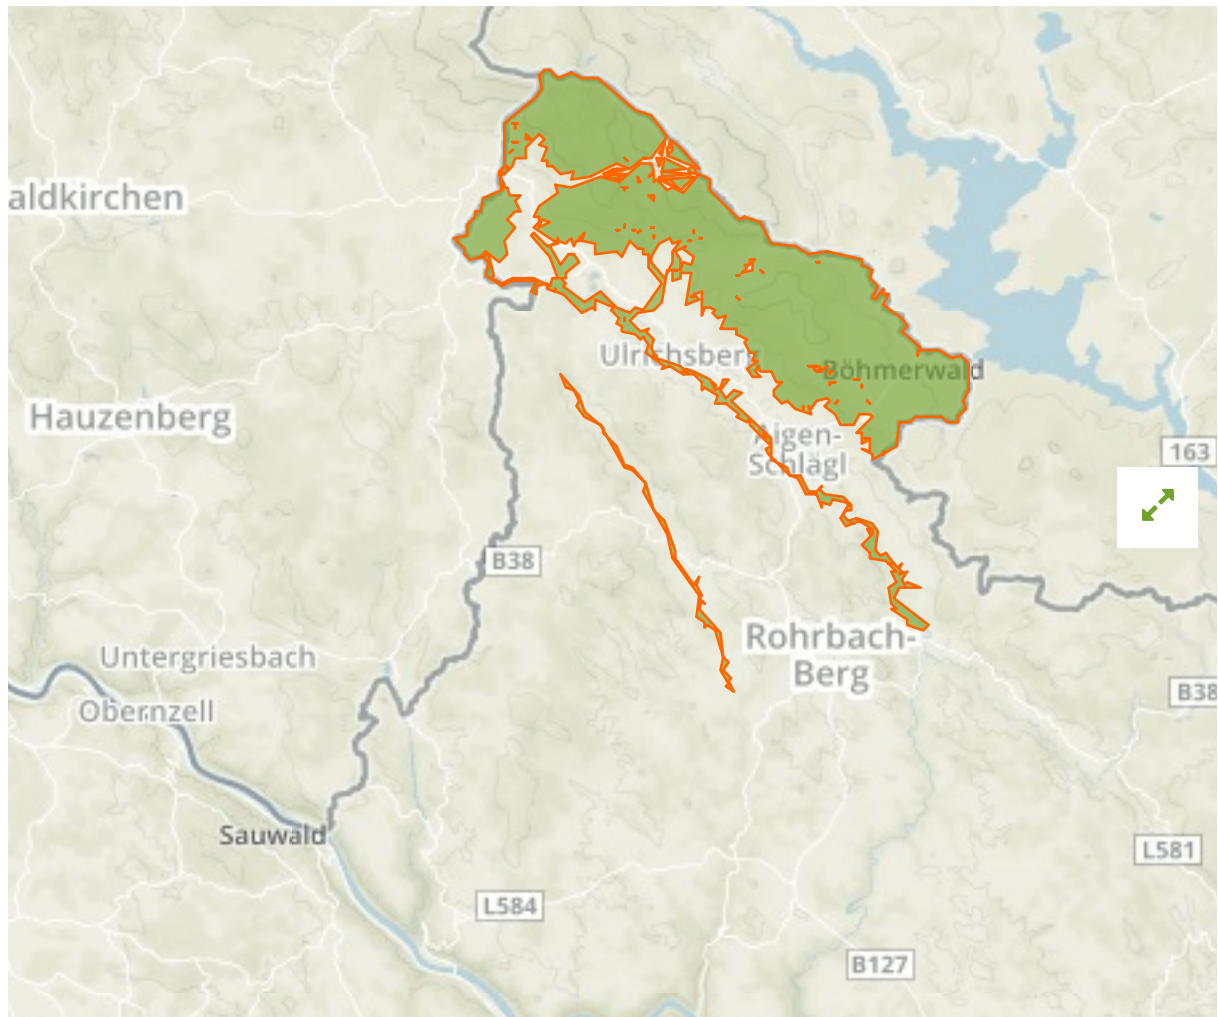

## Böhmerwald und Mühltäler in Austria

The designations employed and the presentation of material on this map do not imply the expression of any opinion whatsoever on the part of the Secretariat of the United Nations concerning the legal status of any country, territory, city or area or of its authorities, or concerning the delimitation of its frontiers or boundaries.

WDPA ID

---

**555577993**

Reported Area

---

**93.51 km<sup>2</sup>**

## Site network breakdown

---

WDPA ID      Year of Designation  
20015

Reported Area  
1671.2 km<sup>2</sup>