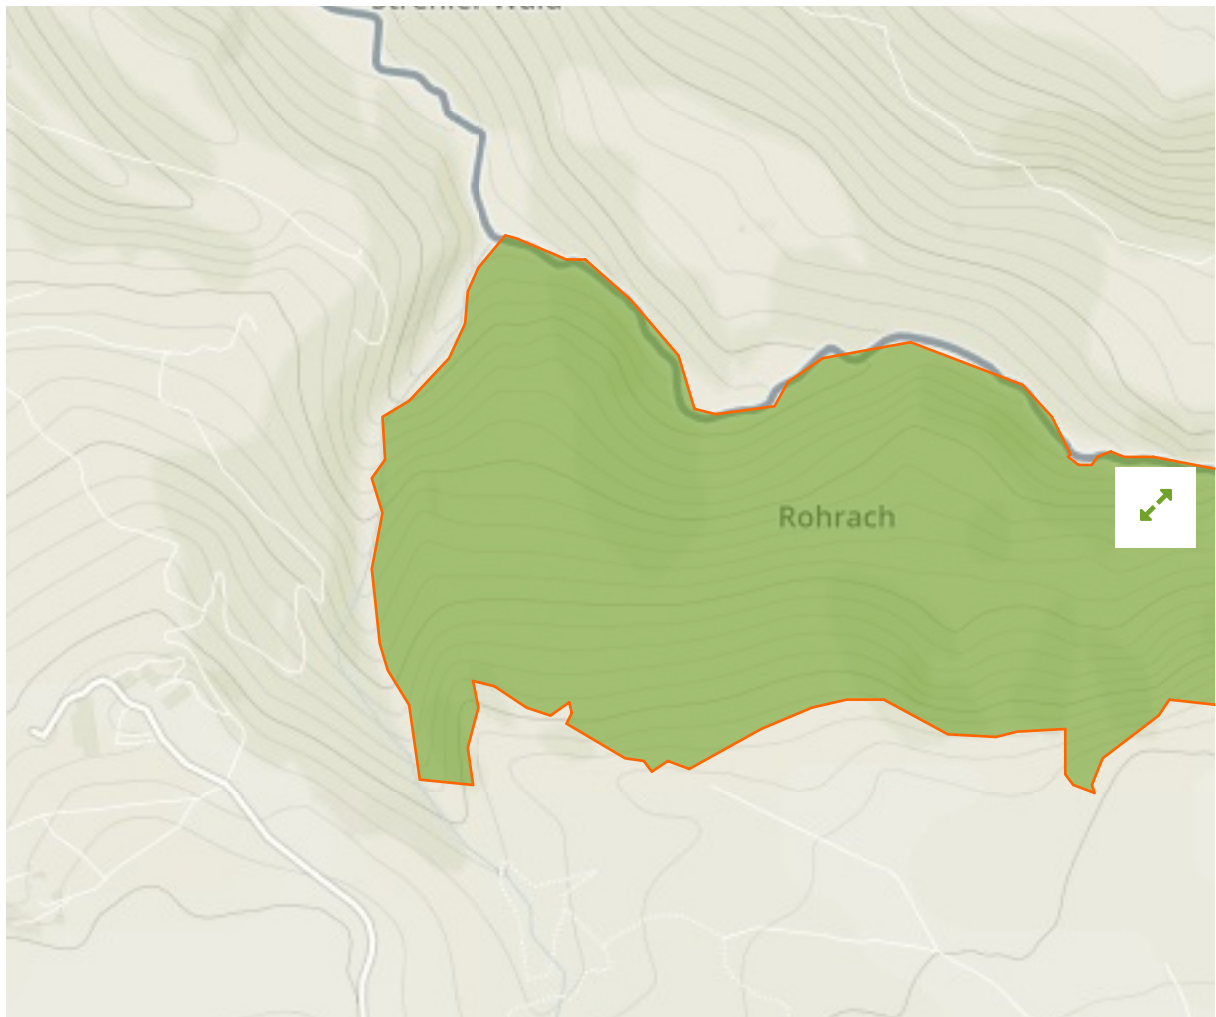

Naturschutzgebiet Rohrach in Austria

The designations employed and the presentation of material on this map do not imply the expression of any opinion whatsoever on the part of the Secretariat of the United Nations concerning the legal status of any country, territory, city or area or of its authorities, or concerning the delimitation of its frontiers or boundaries.

WDPA ID

555578027

Reported Area

0.48 km²

Management Effectiveness Evaluations

No information available

Attributes

Original Name	Naturschutzgebiet Rohrach
English Designation	Site of Community Importance (Habitats Directive)
IUCN Management Category	Not Reported
Status	Designated
Type of Designation	Regional
Status Year	1995
Sublocation	
Governance Type	Federal or national ministry or agency
Management Authority	Amt der Vorarlberger Landesregierung; Abt. IVE – Umwelt- und Klimaschutz
Management Plan	Not Reported
International Criteria	Not Applicable

Site network breakdown

Transboundary sites

Rohrach

in Austria

Rohrachschlucht

in Germany

English Designation
Nature Reserve

IUCN Category
IV

Reported Area
 8.1 km²

[Show all](#)