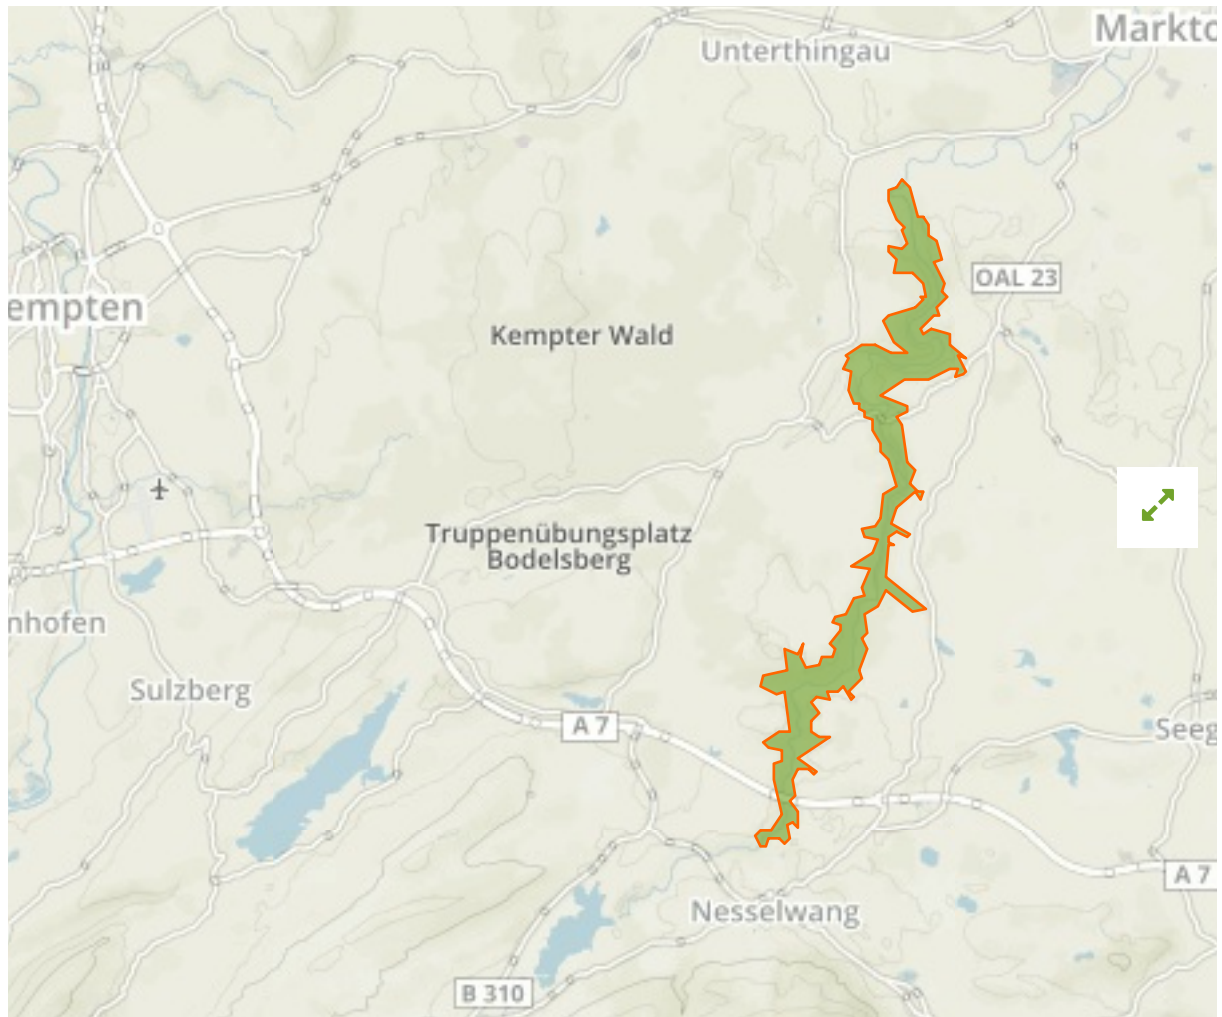

## Wertachdurchbruch in Germany

The designations employed and the presentation of material on this map do not imply the expression of any opinion whatsoever on the part of the Secretariat of the United Nations concerning the legal status of any country, territory, city or area or of its authorities, or concerning the delimitation of its frontiers or boundaries.

WDPA ID

**555579400**

Reported Area

**8.59 km<sup>2</sup>**