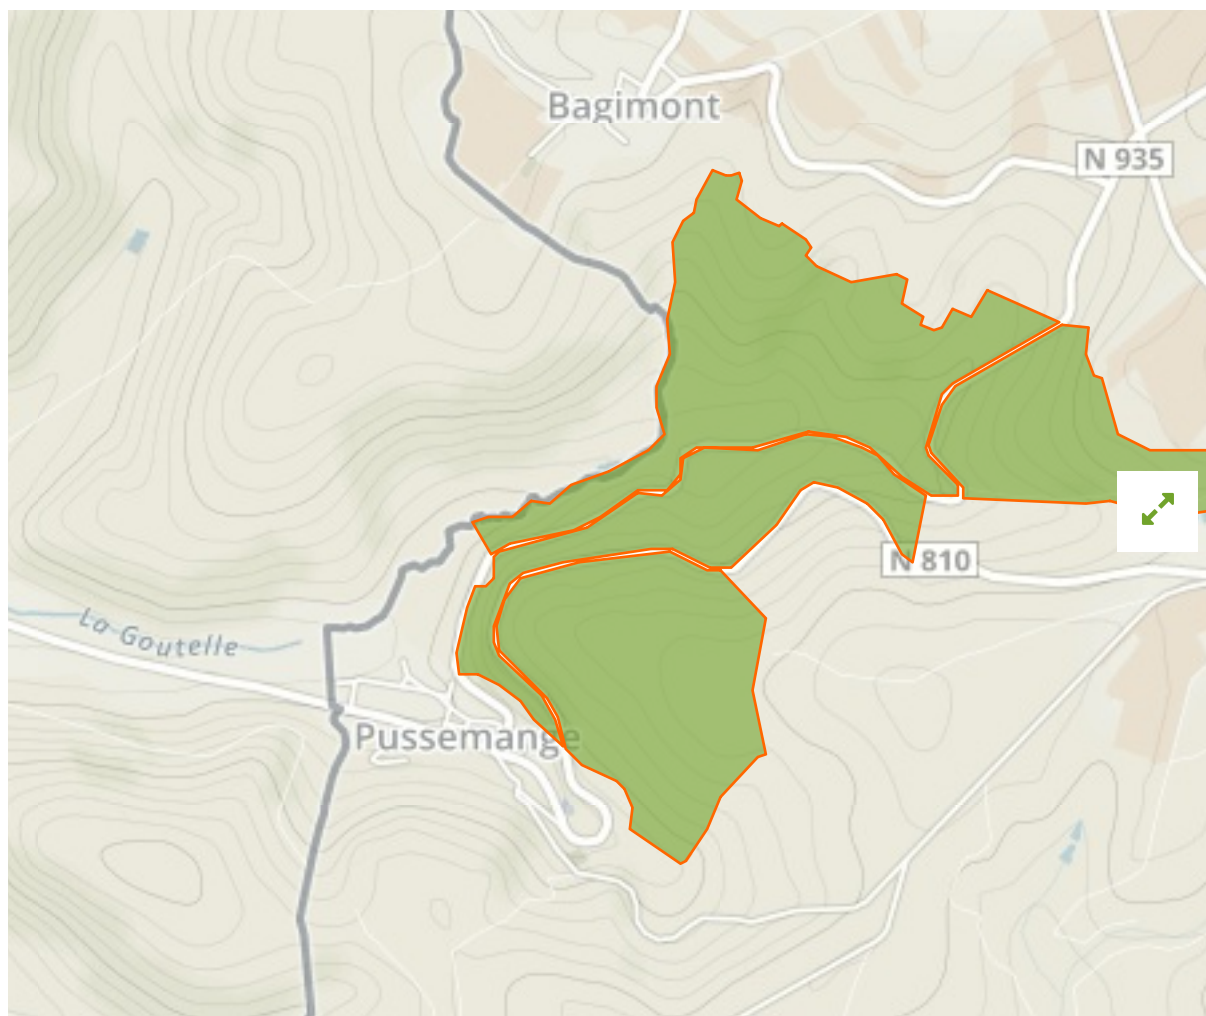

## Vallée du Ruisseau de la Goutelle in Belgium

The designations employed and the presentation of material on this map do not imply the expression of any opinion whatsoever on the part of the Secretariat of the United Nations concerning the legal status of any country, territory, city or area or of its authorities, or concerning the delimitation of its frontiers or boundaries.

WDPA ID

**555623101**

Reported Area

**0.99 km<sup>2</sup>**

### Site network breakdown

---

#### Transboundary sites

---

**Avesnois**

in France

**Trou aux Feuilles**

in Belgium

English Designation  
Regional Nature Park

IUCN Category  
V