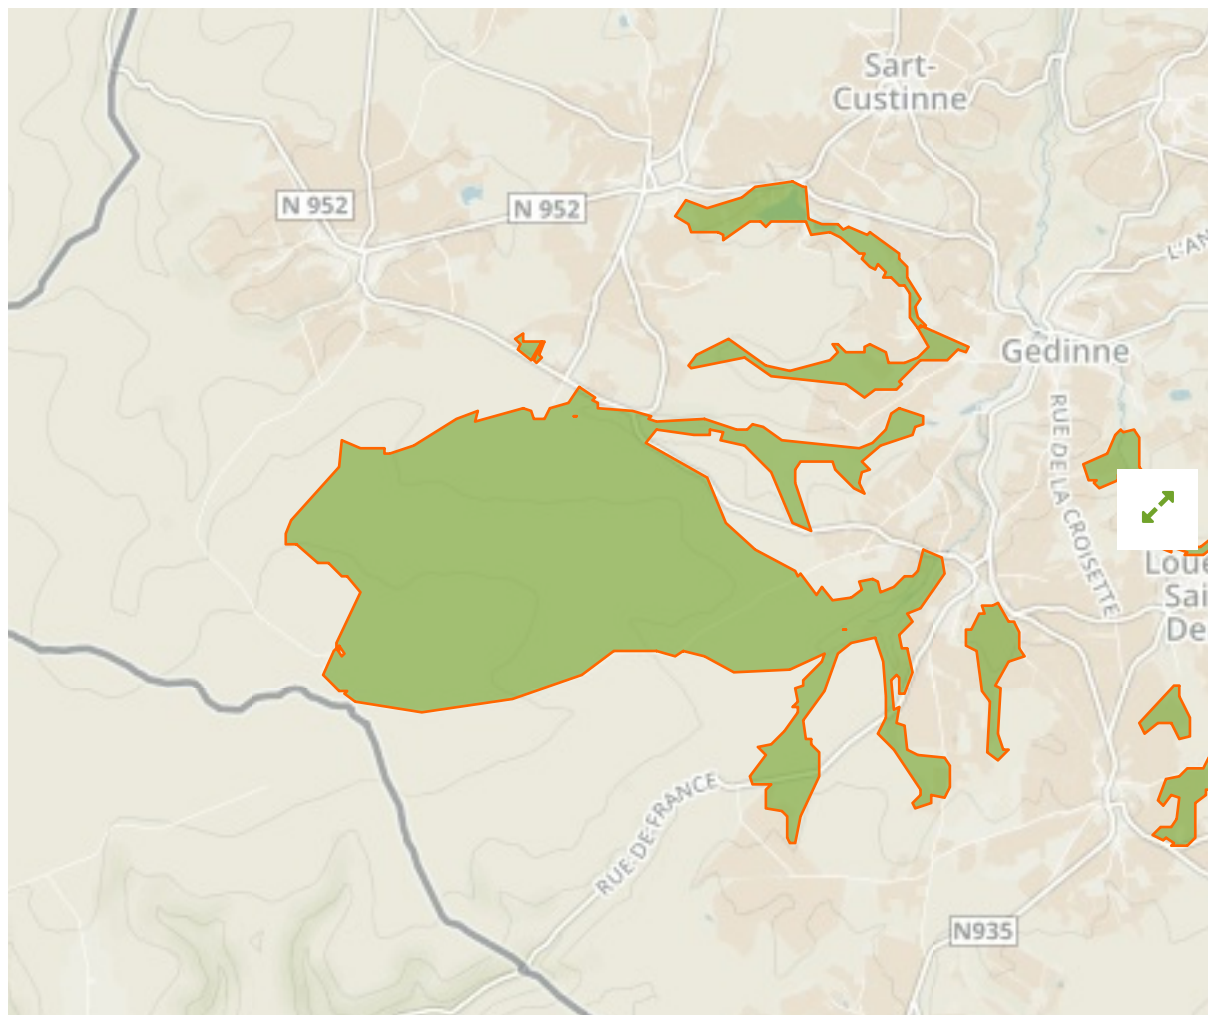

Bassin de la Houille en amont de Gedinne in

Belgium

The designations employed and the presentation of material on this map do not imply the expression of any opinion whatsoever on the part of the Secretariat of the United Nations concerning the legal status of any country, territory, city or area or of its authorities, or concerning the delimitation of its frontiers or boundaries.

WDPA ID

555623220

Reported Area

14.39 km²

Management Effectiveness Evaluations

Natura 2000 National Monitoring 2007

Attributes

Original Name	Bassin de la Houille en amont de Gedinne
English Designation	Special Protection Area (Birds Directive)
IUCN Management Category	IV
Status	Designated
Type of Designation	Regional
Status Year	2015
Sublocation	
Governance Type	Federal or national ministry or agency
Management Authority	Département de la Nature et des Forêts - DNF
Management Plan	Not Reported
International Criteria	Not Applicable

Site network breakdown

Transboundary sites

Basse Nimelette

in Belgium

Marais de la Haute Nimelette

in Belgium

English Designation
Certified Nature Reserve (Walloon Region)

IUCN Category
IV

Reported Area
8.0 km²

English Designation
Regional Nature Reserve

IUCN Category
IV

WDPA ID Year of Designation
555514386

Reported Area
0.0 km²

[Show all](#)