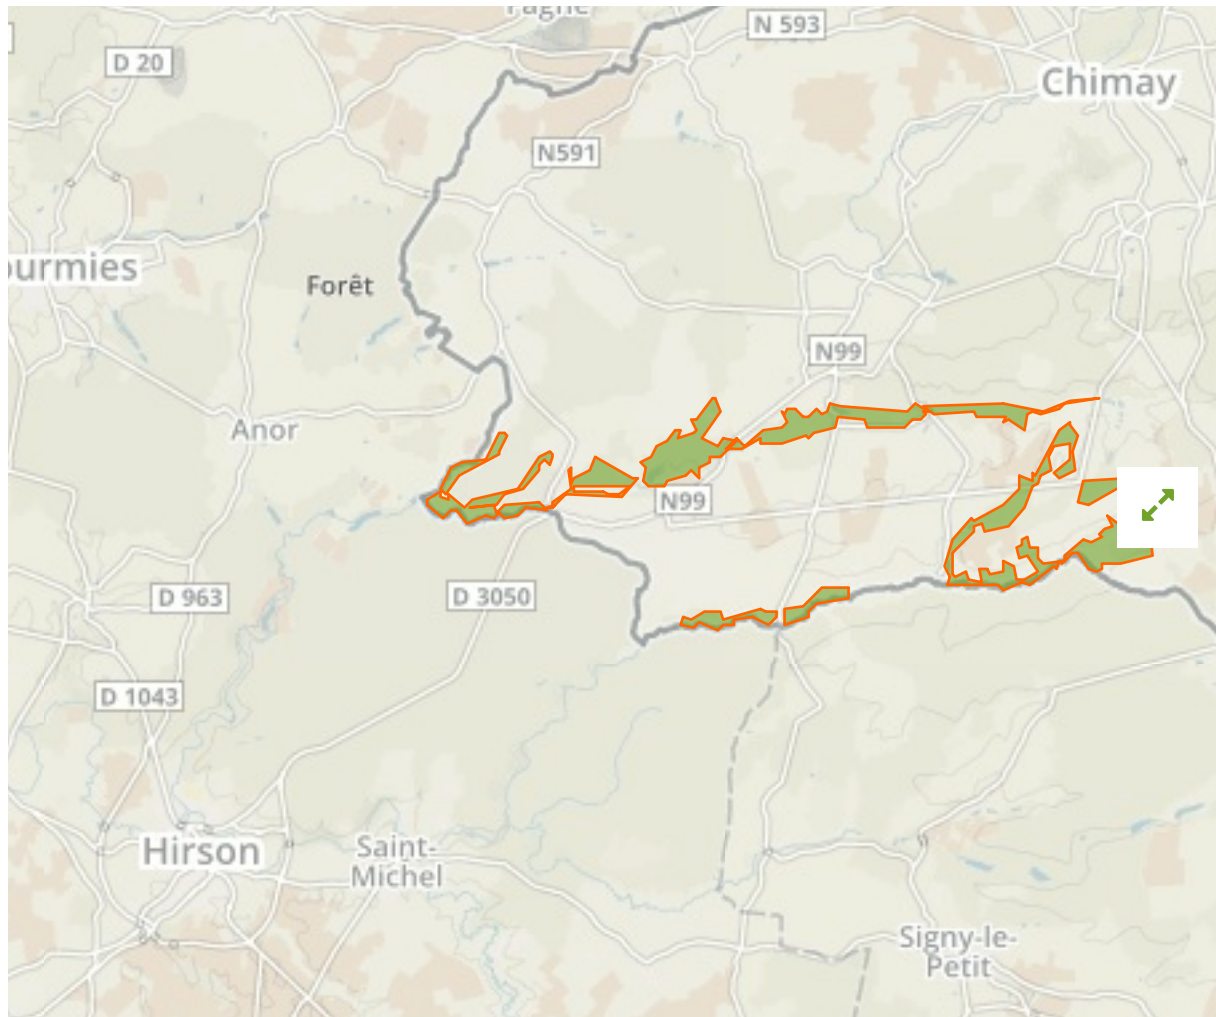

Vallées de l'Oise et de la Wautoise in Belgium

The designations employed and the presentation of material on this map do not imply the expression of any opinion whatsoever on the part of the Secretariat of the United Nations concerning the legal status of any country, territory, city or area or of its authorities, or concerning the delimitation of its frontiers or boundaries.

WDPA ID

555623224

Reported Area

7.97 km²

Management Effectiveness Evaluations

Natura 2000 National Monitoring 2007

Attributes

Original Name	Vallées de l'Oise et de la Wautoise
English Designation	Special Protection Area (Birds Directive)
IUCN Management Category	IV
Status	Designated
Type of Designation	Regional
Status Year	2015
Sublocation	
Governance Type	Federal or national ministry or agency
Management Authority	Département de la Nature et des Forêts - DNF
Management Plan	Not Reported
International Criteria	Not Applicable

Site network breakdown

Transboundary sites

Avesnois

in France

Trou aux Feuilles

in Belgium

English Designation
Regional Nature Park

IUCN Category
V

WDPA ID Year of Designation
555514305

Reported Area
8.0 km²

English Designation
Regional Nature Reserve

IUCN Category
IV

WDPA ID Year of Designation
555514386

Reported Area
0.0 km²

[Show all](#)