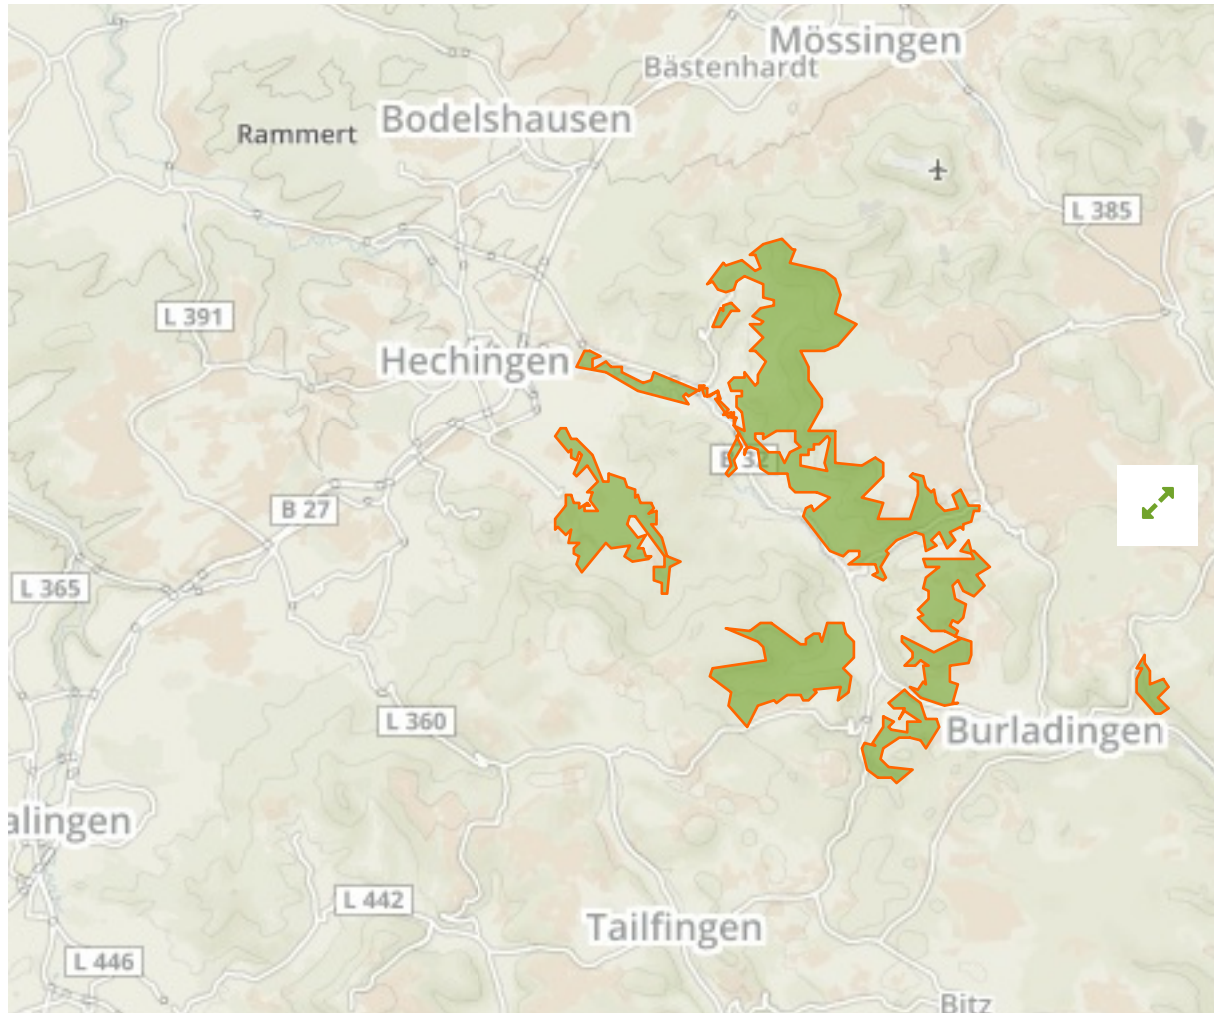

## Reichenbach und Killertal zwischen Hechingen und Burladingen in Germany

The designations employed and the presentation of material on this map do not imply the expression of any opinion whatsoever on the part of the Secretariat of the United Nations concerning the legal status of any country, territory, city or area or of its authorities, or concerning the delimitation of its frontiers or boundaries.

WDPA ID

---

**555623525**

Reported Area

---

**18.5 km<sup>2</sup>**

## Attributes

---

<b>Original Name</b>	<b>Reichenbach und Killertal zwischen Hechingen und Burladingen</b>
<b>English Designation</b>	<b>Site of Community Importance (Habitats Directive)</b>
<b>IUCN Management Category</b>	<b>Not Reported</b>
Status	Designated
Type of Designation	Regional
Status Year	2005
Sublocation	
Governance Type	Federal or national ministry or agency
Management Authority	Regierungspräsidium Tübingen
Management Plan	Not Reported
International Criteria	Not Applicable