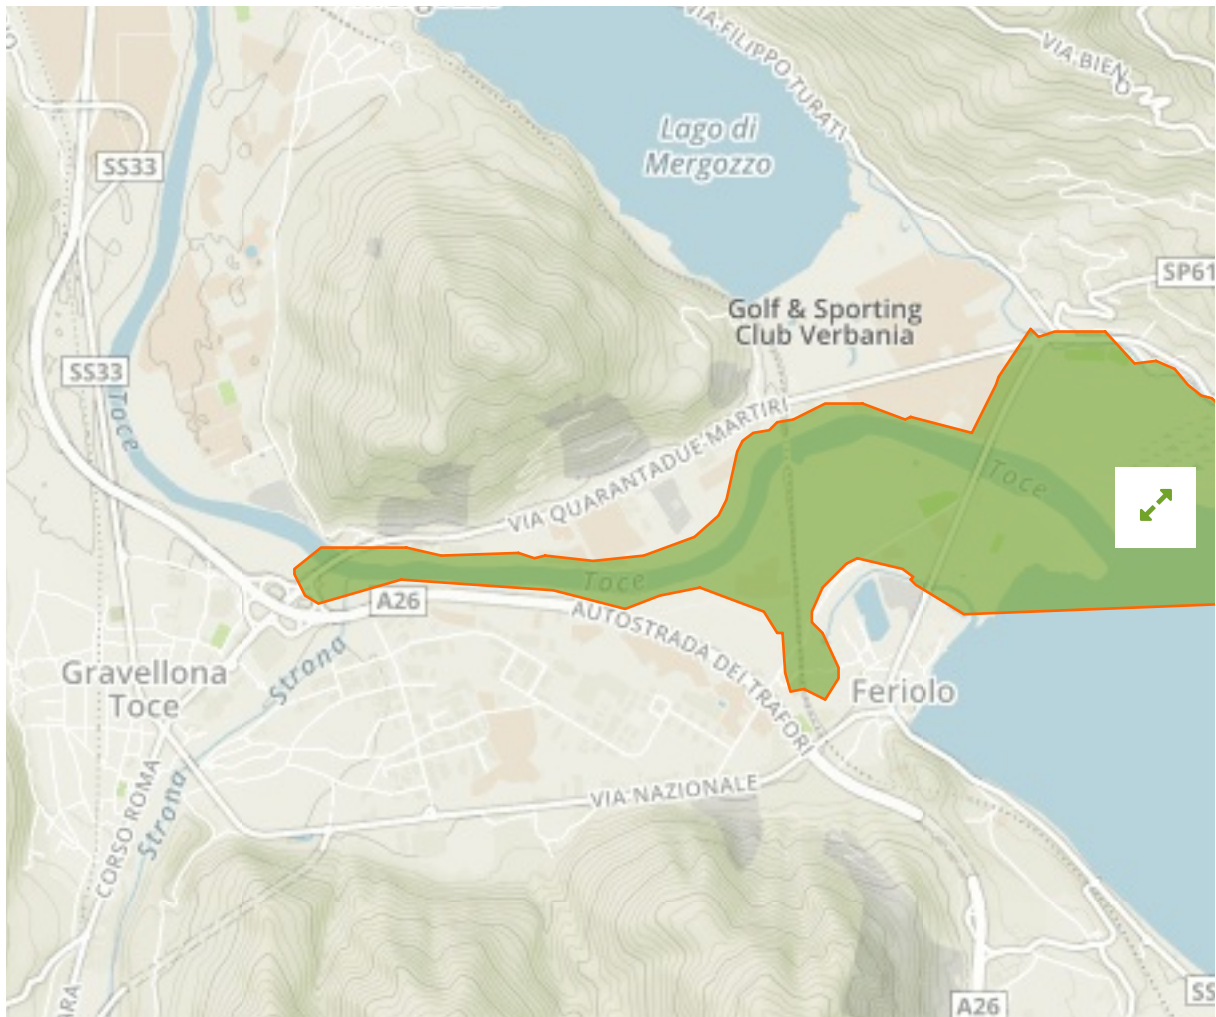

## Riserva naturale speciale Fondo Toce in Italy

The designations employed and the presentation of material on this map do not imply the expression of any opinion whatsoever on the part of the Secretariat of the United Nations concerning the legal status of any country, territory, city or area or of its authorities, or concerning the delimitation of its frontiers or boundaries.

WDPA ID

**64456**

Reported Area

**3.61 km<sup>2</sup>**

## Attributes

---

<b>Original Name</b>	<b>Riserva naturale speciale Fondo Toce</b>
<b>English Designation</b>	<b>Regional/Provincial Nature Reserve</b>
<b>IUCN Management Category</b>	<b>IV</b>
Status	Designated
Type of Designation	National
Status Year	1990
Sublocation	
Governance Type	Federal or national ministry or agency
Management Authority	Amministrazione Regionale/Provinciale
Management Plan	Not Reported
International Criteria	Not Applicable