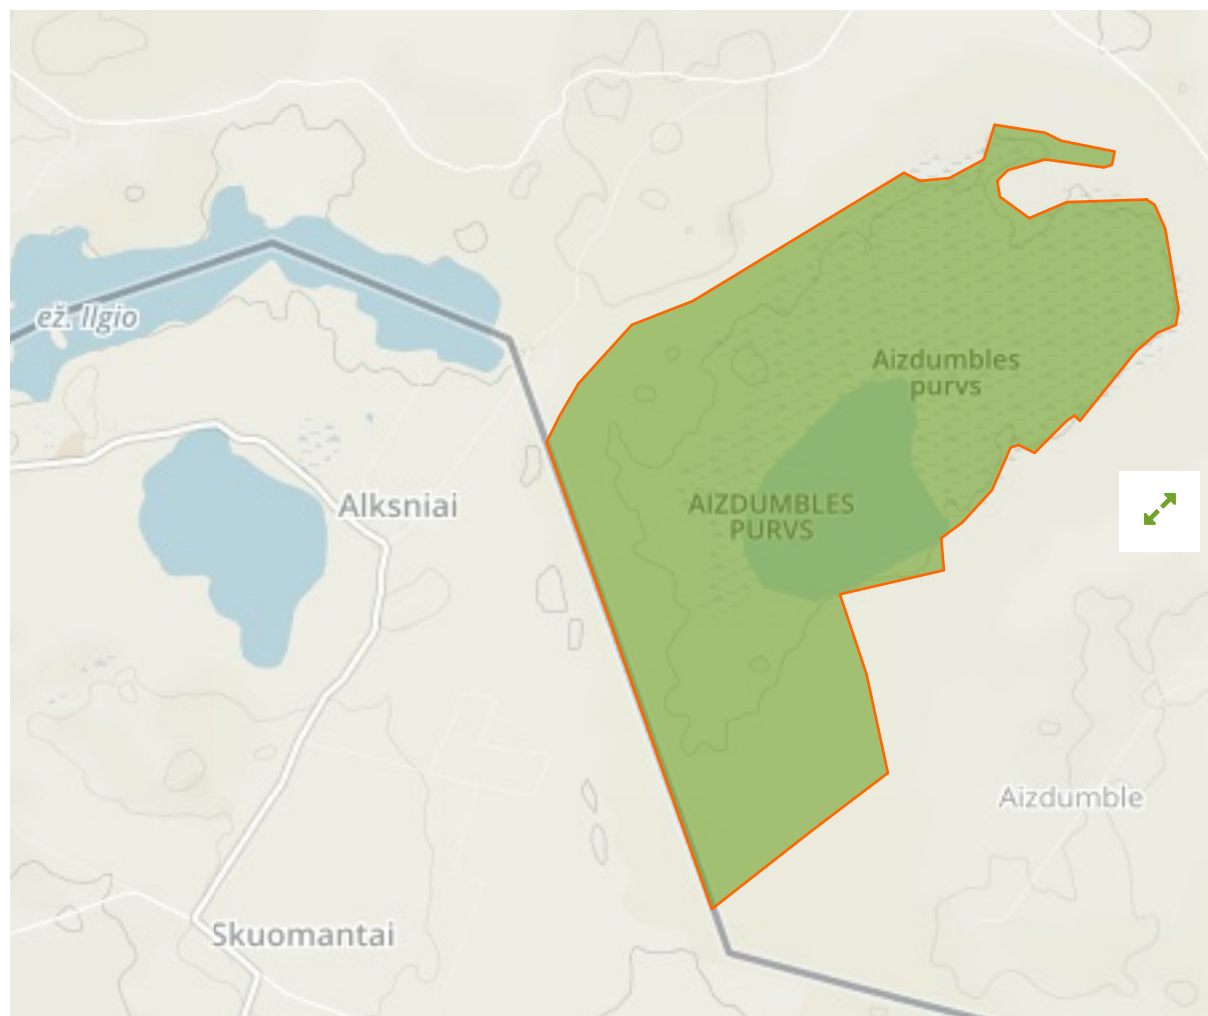

## Aizdumbles purvs in Latvia

The designations employed and the presentation of material on this map do not imply the expression of any opinion whatsoever on the part of the Secretariat of the United Nations concerning the legal status of any country, territory, city or area or of its authorities, or concerning the delimitation of its frontiers or boundaries.

WDPA ID

**64797**

Reported Area

**3.76 km<sup>2</sup>**

### Transboundary sites

---

### Reported Area

3.9 km<sup>2</sup>