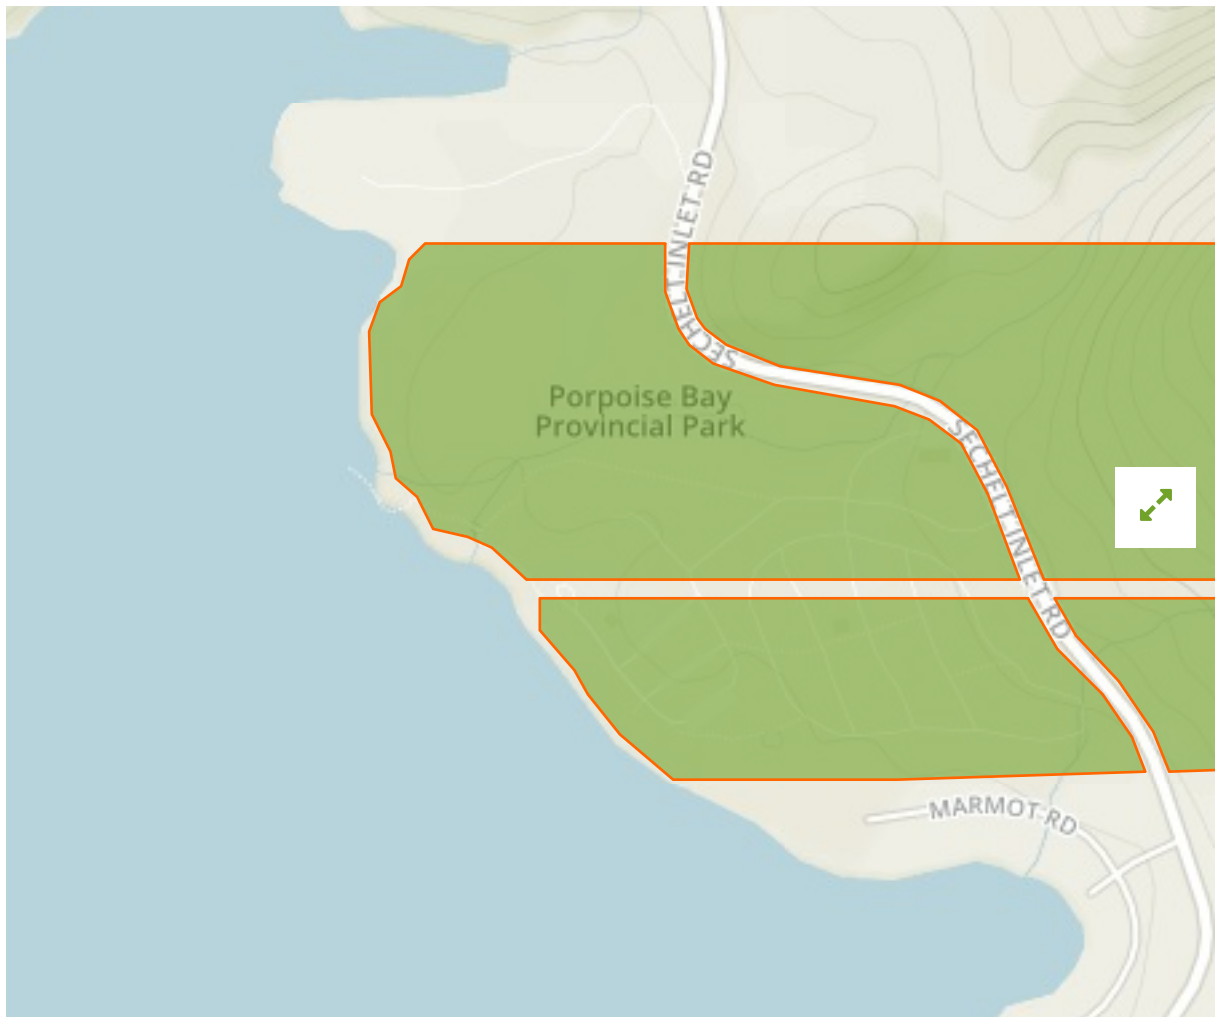

## Porpoise Bay Park in Canada

The designations employed and the presentation of material on this map do not imply the expression of any opinion whatsoever on the part of the Secretariat of the United Nations concerning the legal status of any country, territory, city or area or of its authorities, or concerning the delimitation of its frontiers or boundaries.

WDPA ID

**65358**

Reported Area

**0.61 km<sup>2</sup>**

## Attributes

---

<b>Original Name</b>	<b>Porpoise Bay Park</b>
<b>English Designation</b>	<b>A - Park</b>
<b>IUCN Management Category</b>	<b>II</b>
Status	Designated
Type of Designation	National
Status Year	1971
Sublocation	CA-BC
Governance Type	Sub-national ministry or agency
Management Authority	Government of British Columbia
Management Plan	<a href="#">View Management Plan</a>
International Criteria	Not Applicable