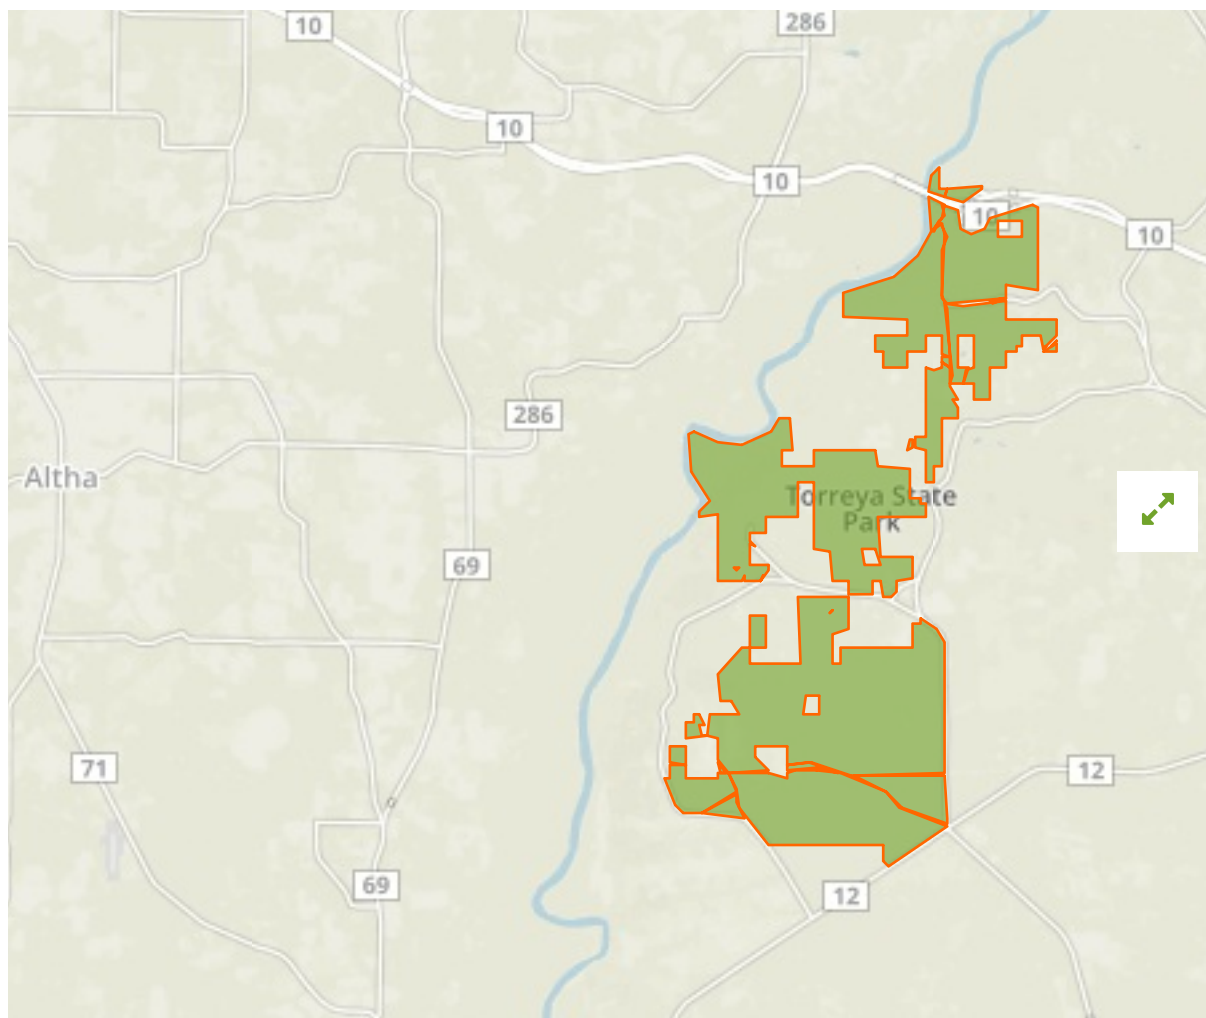

Torreya in United States of America

The designations employed and the presentation of material on this map do not imply the expression of any opinion whatsoever on the part of the Secretariat of the United Nations concerning the legal status of any country, territory, city or area or of its authorities, or concerning the delimitation of its frontiers or boundaries.

WDPA ID

666671

Reported Area

55.58 km²

i Data Provider

US Geological Survey, Gap Analysis Program (GAP), National Operations Office, Boise State University

Management Effectiveness Evaluations

No information available

Attributes

Original Name	Torreya
English Designation	State Park
IUCN Management Category	V
Status	Designated
Type of Designation	National
Status Year	Not Reported
Sublocation	US-FL
Governance Type	Sub-national ministry or agency
Management Authority	State Park and Recreation
Management Plan	Not Reported
International Criteria	Not Applicable