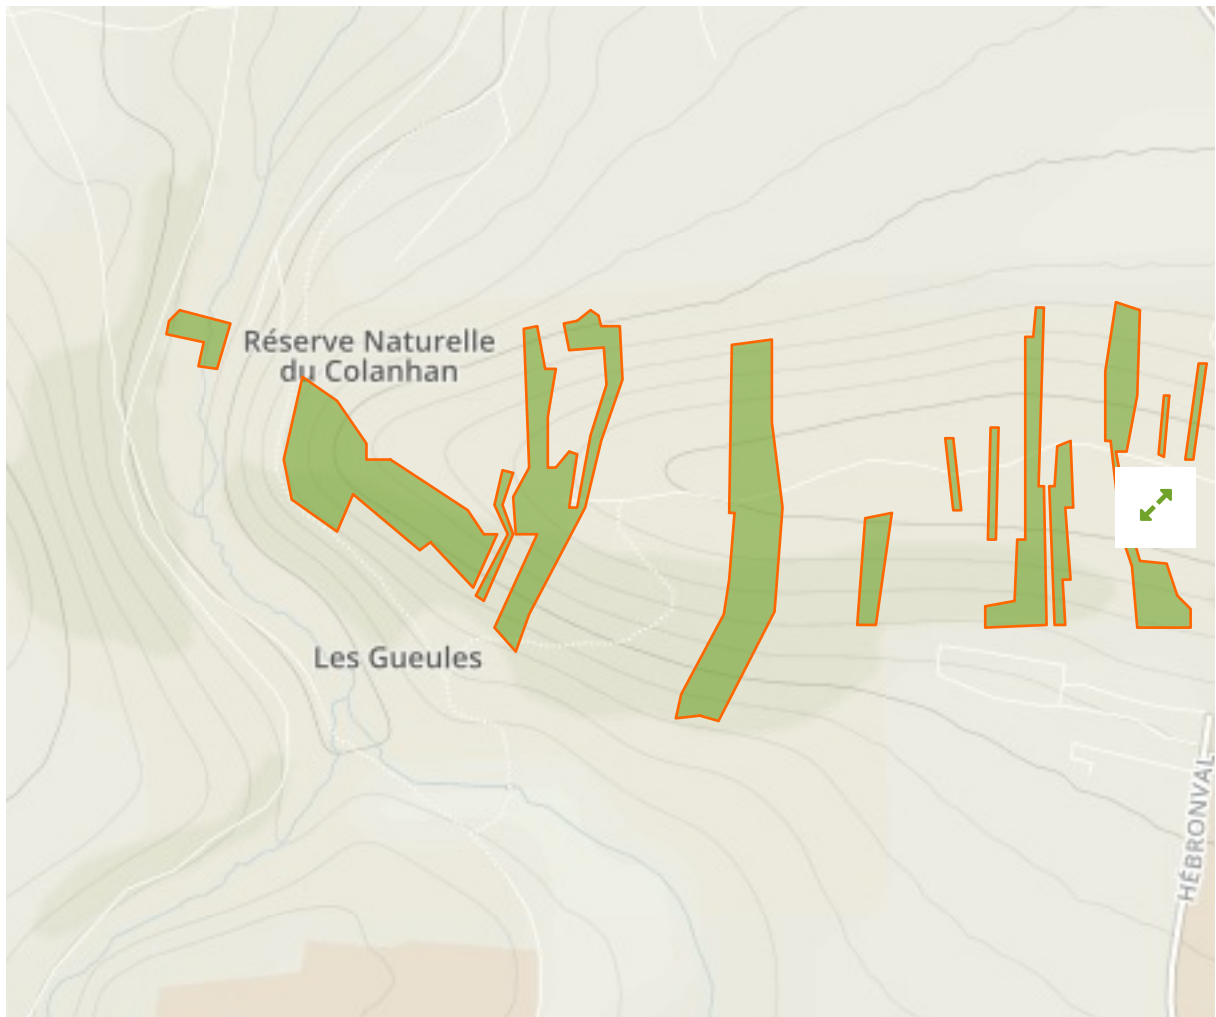

Colanhan in Belgium

The designations employed and the presentation of material on this map do not imply the expression of any opinion whatsoever on the part of the Secretariat of the United Nations concerning the legal status of any country, territory, city or area or of its authorities, or concerning the delimitation of its frontiers or boundaries.

WDPA ID

72370

Reported Area

0.1 km²

Management Effectiveness Evaluations

No information available

Attributes

Original Name	Colanhan
English Designation	Certified Nature Reserve (Walloon Region)
IUCN Management Category	IV
Status	Designated
Type of Designation	National
Status Year	1992
Sublocation	
Governance Type	Federal or national ministry or agency
Management Authority	SPW-DGARNE
Management Plan	Not Reported
International Criteria	Not Applicable