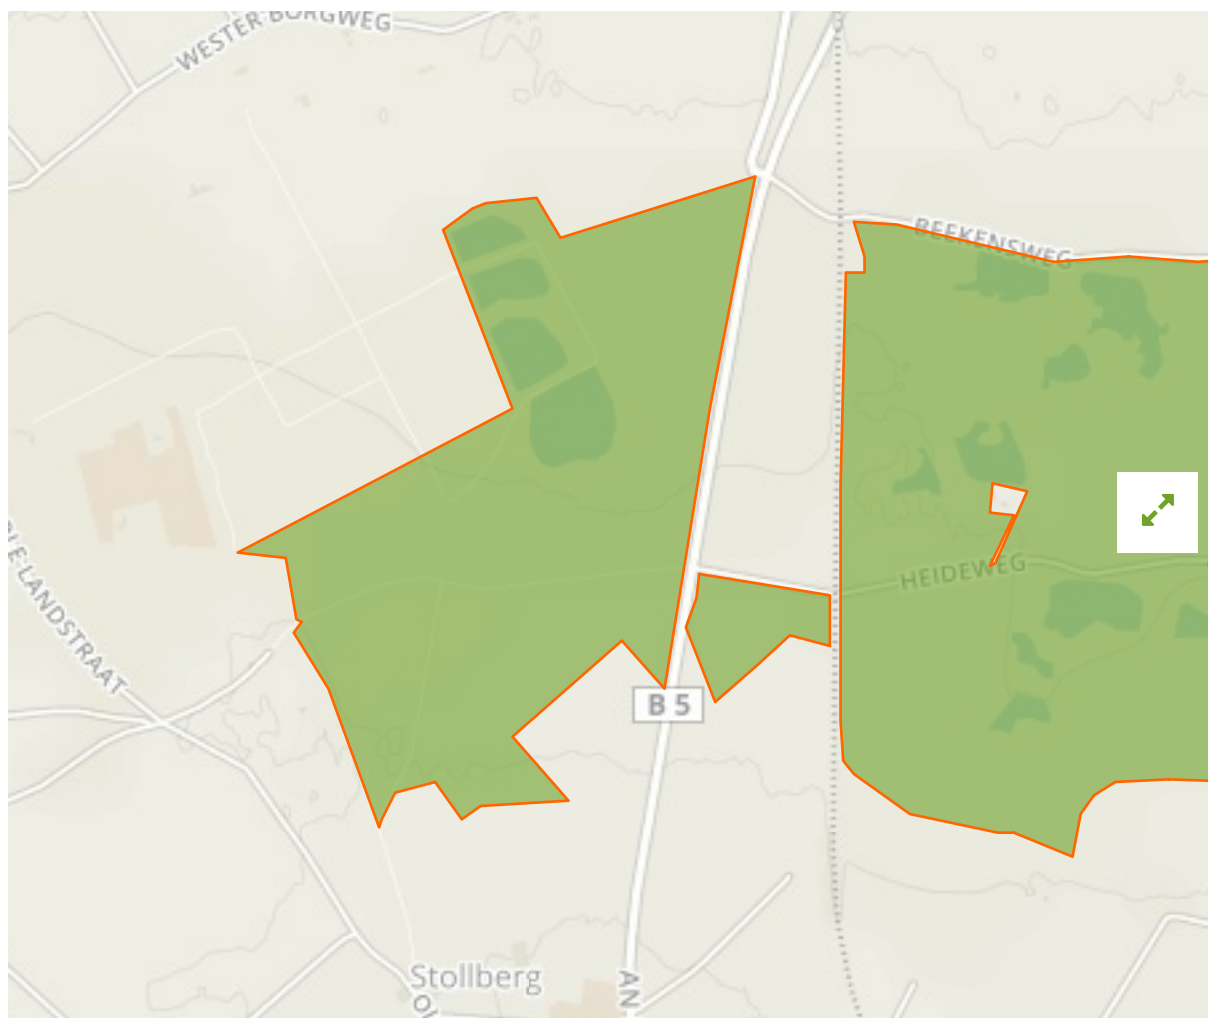

Bordelumer Heide und Langenhorner Heide mit Umgebung in Germany

The designations employed and the presentation of material on this map do not imply the expression of any opinion whatsoever on the part of the Secretariat of the United Nations concerning the legal status of any country, territory, city or area or of its authorities, or concerning the delimitation of its frontiers or boundaries.

WDPA ID

81442

Reported Area

1.94 km²

Management Effectiveness Evaluations

No information available

Attributes

Original Name	Bordelumer Heide und Langenhorner Heide mit Umgebung
English Designation	Nature Reserve
IUCN Management Category	IV
Status	Designated
Type of Designation	National
Status Year	1991
Sublocation	
Governance Type	Federal or national ministry or agency
Management Authority	Bundesamt für Naturschutz
Management Plan	Not Reported
International Criteria	Not Applicable