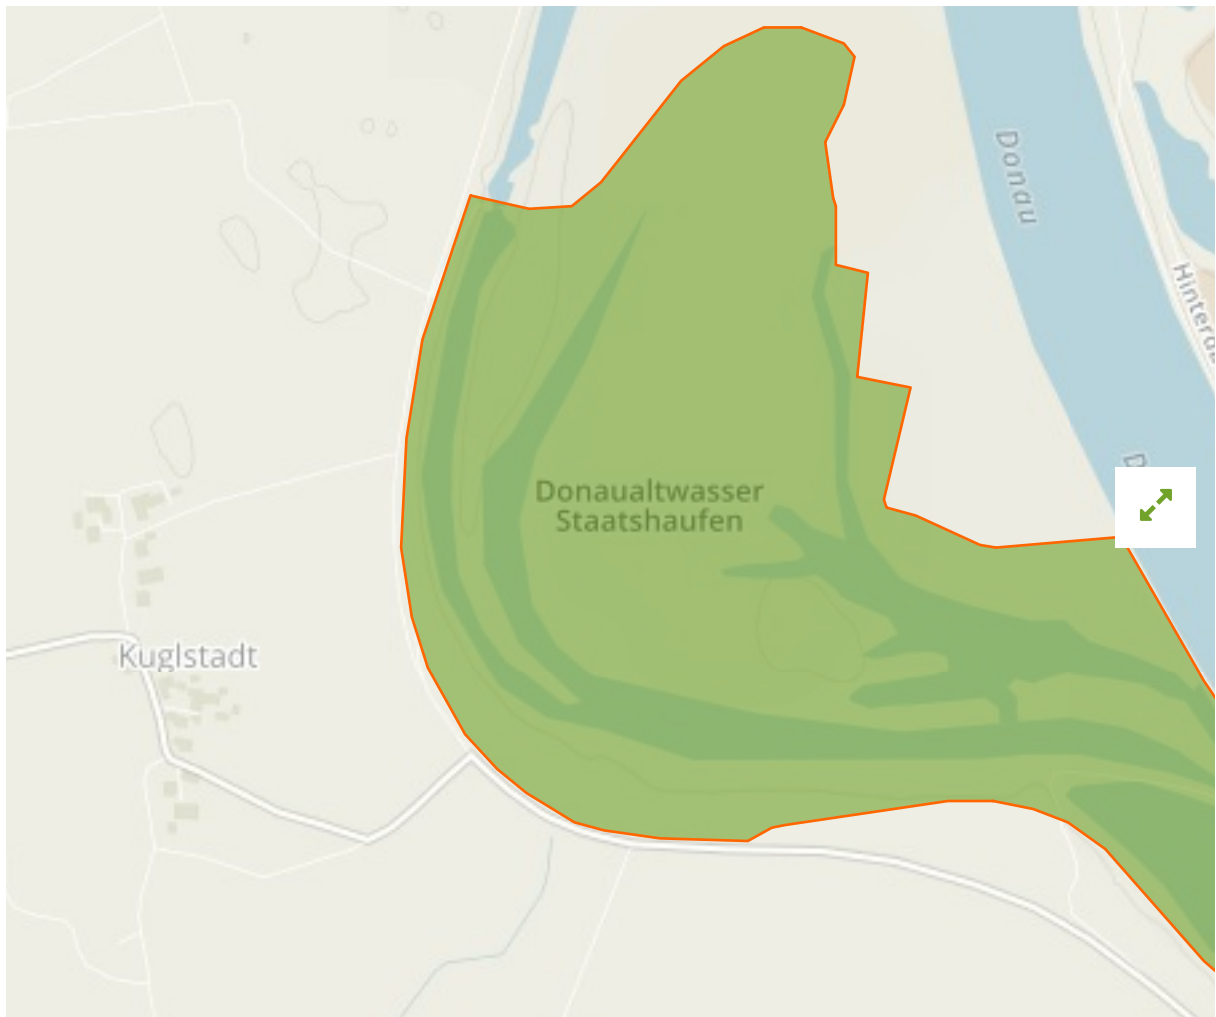

Donaualtwasser Staatshaufen in Germany

The designations employed and the presentation of material on this map do not imply the expression of any opinion whatsoever on the part of the Secretariat of the United Nations concerning the legal status of any country, territory, city or area or of its authorities, or concerning the delimitation of its frontiers or boundaries.

WDPA ID

81537

Reported Area

0.58 km²

Management Effectiveness Evaluations

No information available

Attributes

Original Name	Donaualtwasser Staatshaufen
English Designation	Nature Reserve
IUCN Management Category	IV
Status	Designated
Type of Designation	National
Status Year	1983
Sublocation	
Governance Type	Federal or national ministry or agency
Management Authority	Bundesamt für Naturschutz
Management Plan	Not Reported
International Criteria	Not Applicable