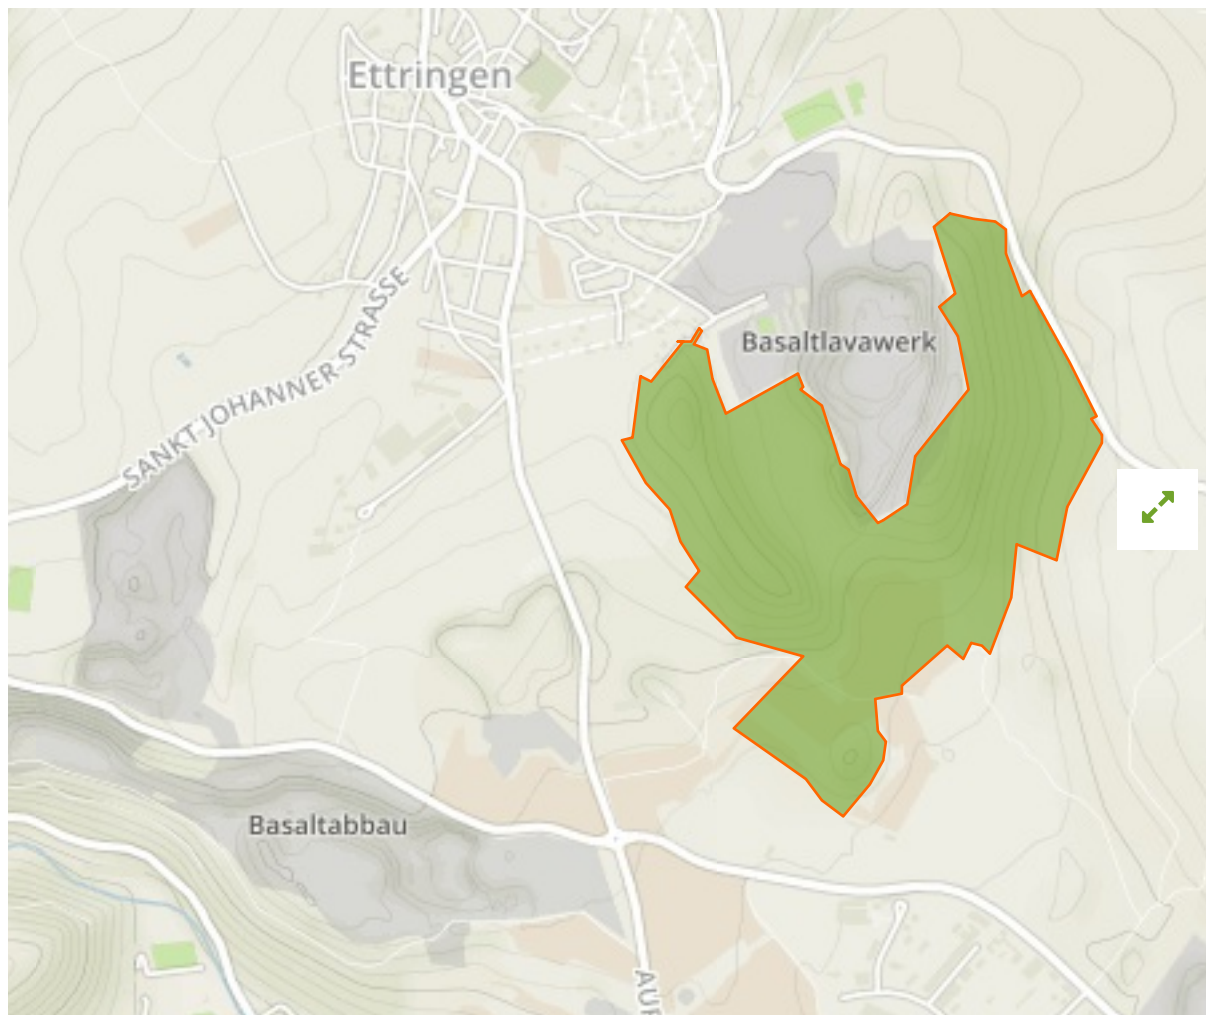

Ettringer und Mayener Bellberg, Kottenheimer Büden in Germany

The designations employed and the presentation of material on this map do not imply the expression of any opinion whatsoever on the part of the Secretariat of the United Nations concerning the legal status of any country, territory, city or area or of its authorities, or concerning the delimitation of its frontiers or boundaries.

WDPA ID

81634

Reported Area

0.64 km²

Management Effectiveness Evaluations

No information available

Attributes

Original Name	Ettringer und Mayener Bellberg, Kottenheimer Büden
English Designation	Nature Reserve
IUCN Management Category	Not Assigned
Status	Designated
Type of Designation	National
Status Year	1978
Sublocation	
Governance Type	Federal or national ministry or agency
Management Authority	Bundesamt für Naturschutz
Management Plan	Not Reported
International Criteria	Not Applicable