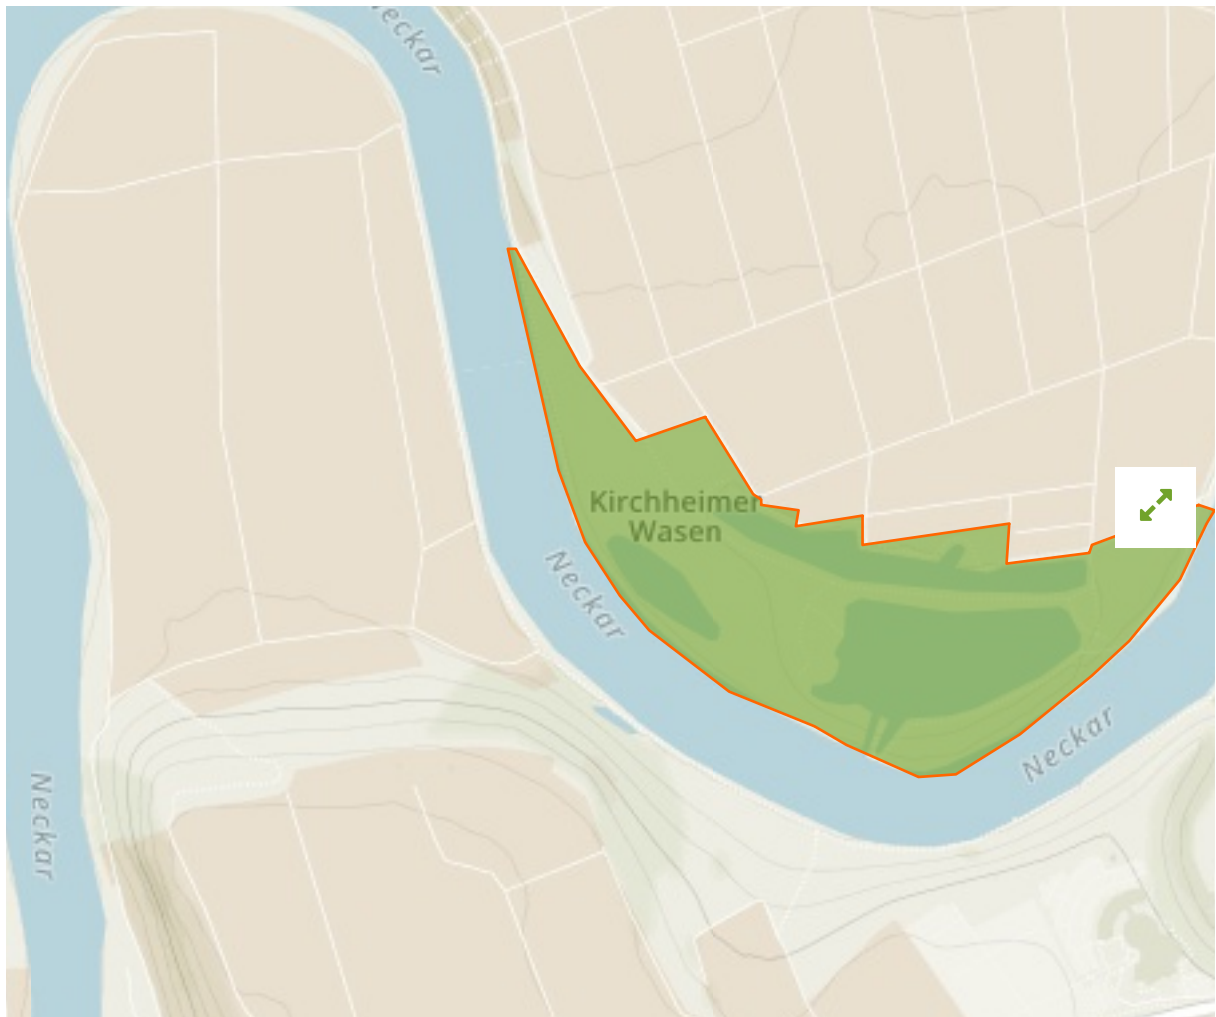

Kirchheimer Wasen in Germany

The designations employed and the presentation of material on this map do not imply the expression of any opinion whatsoever on the part of the Secretariat of the United Nations concerning the legal status of any country, territory, city or area or of its authorities, or concerning the delimitation of its frontiers or boundaries.

WDPA ID

82065

Reported Area

0.18 km²

Management Effectiveness Evaluations

No information available

Attributes

Original Name	Kirchheimer Wasen
English Designation	Nature Reserve
IUCN Management Category	IV
Status	Designated
Type of Designation	National
Status Year	1959
Sublocation	
Governance Type	Federal or national ministry or agency
Management Authority	Bundesamt für Naturschutz
Management Plan	Not Reported
International Criteria	Not Applicable