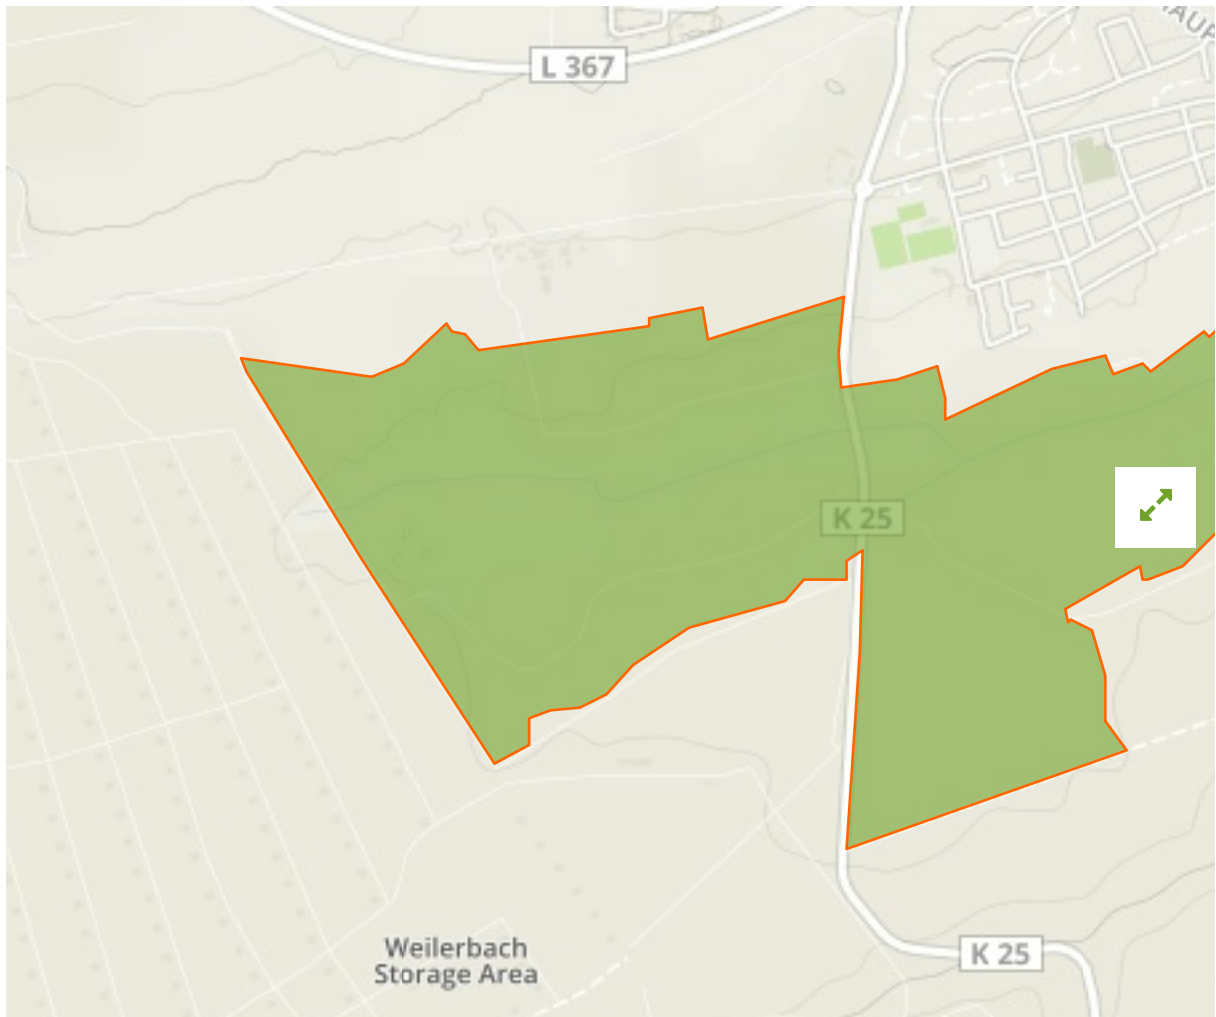

## Rodenbacher Bruch in Germany

The designations employed and the presentation of material on this map do not imply the expression of any opinion whatsoever on the part of the Secretariat of the United Nations concerning the legal status of any country, territory, city or area or of its authorities, or concerning the delimitation of its frontiers or boundaries.

WDPA ID

---

**82428**

Reported Area

---

**1.86 km<sup>2</sup>**