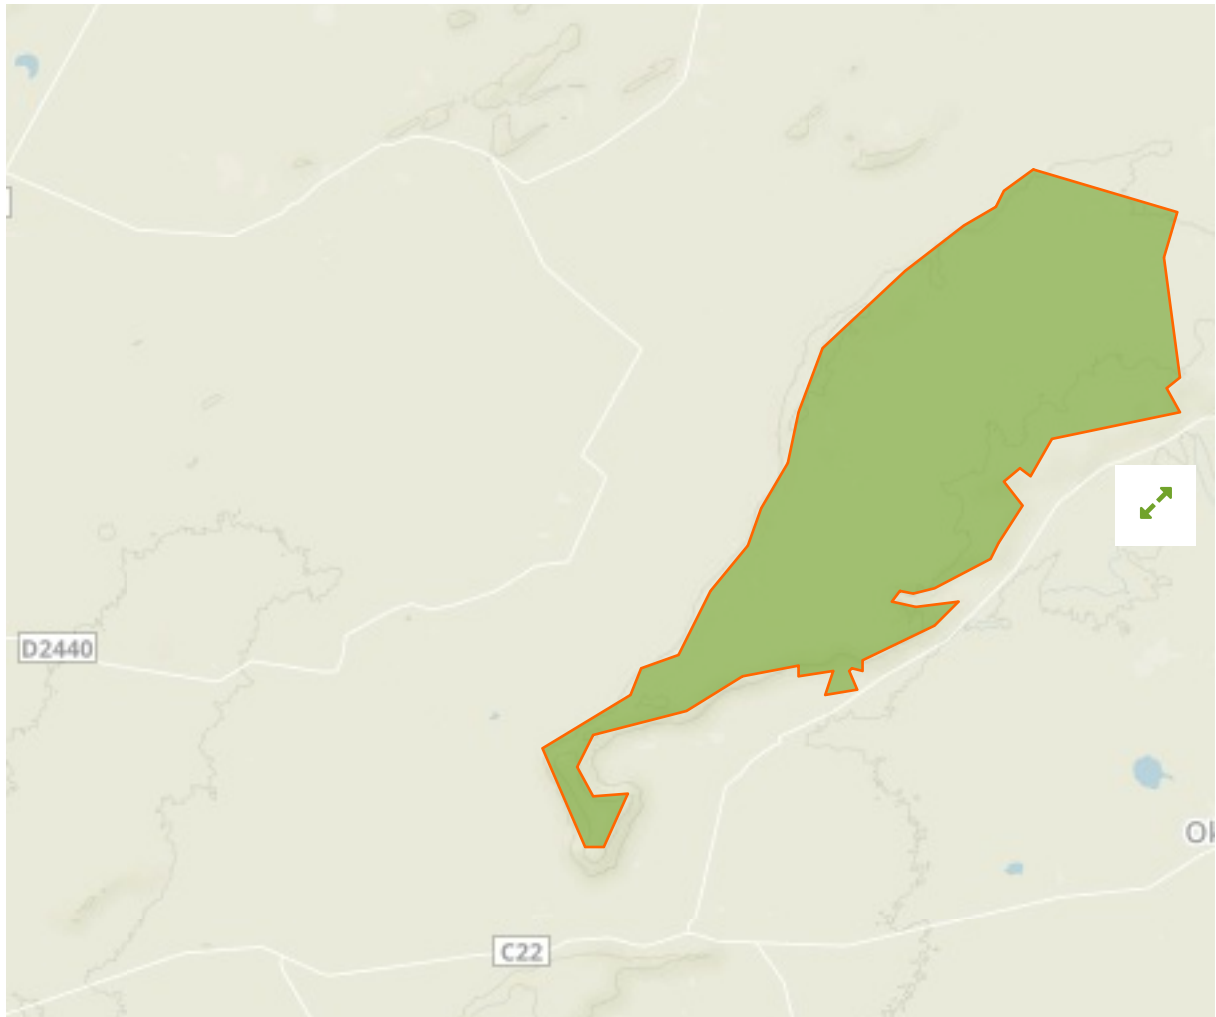

Waterberg Plateau Park in Namibia

The designations employed and the presentation of material on this map do not imply the expression of any opinion whatsoever on the part of the Secretariat of the United Nations concerning the legal status of any country, territory, city or area or of its authorities, or concerning the delimitation of its frontiers or boundaries.

WDPA ID

887

Reported Area

396.0 km²

Data Provider

Directorate of Wildlife and National Parks (DWNP), Ministry of Environment and Tourism

Management Effectiveness Evaluations

METT 2009, 2011