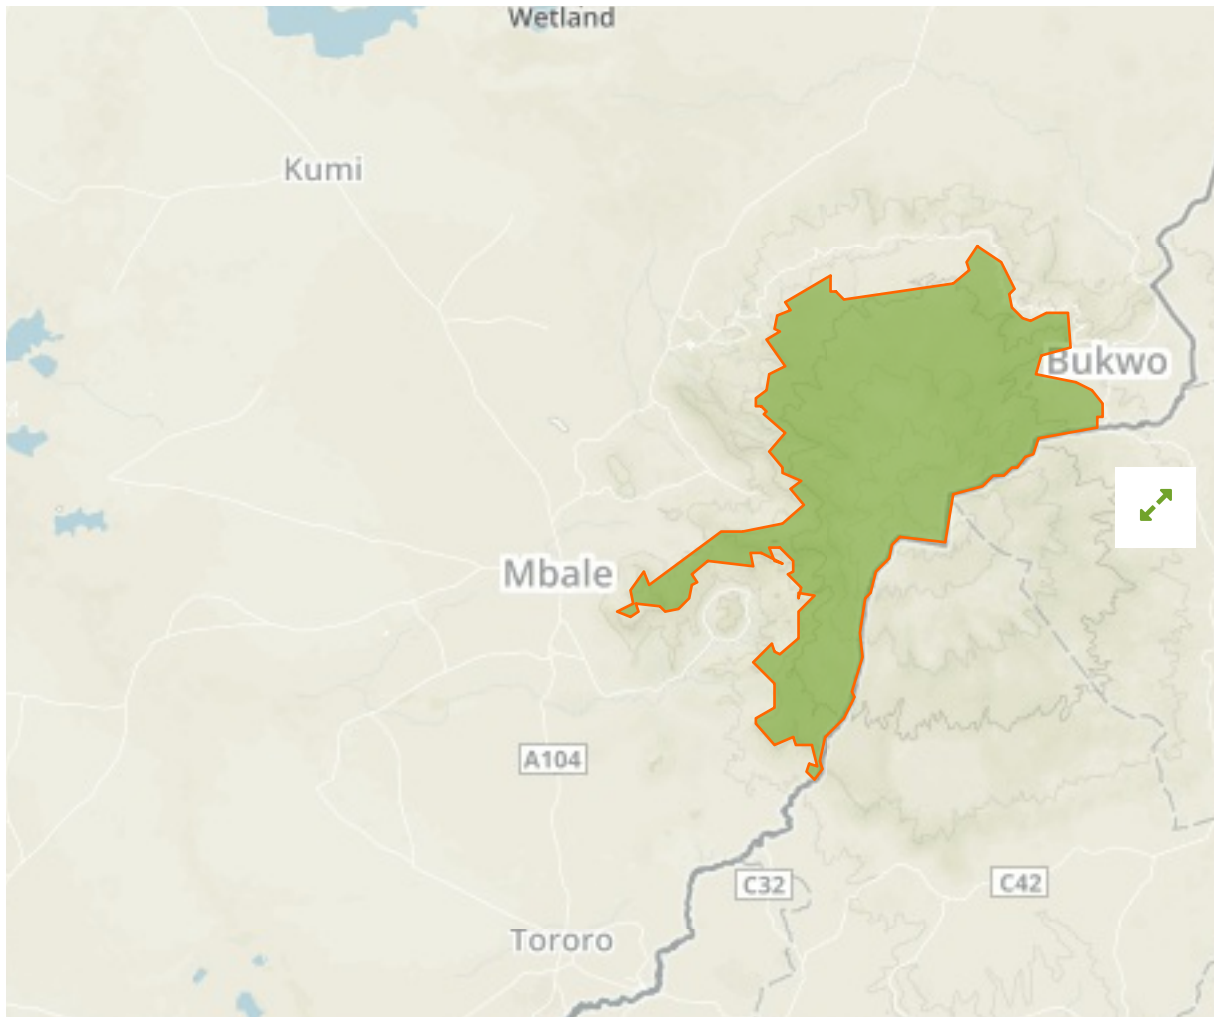

Mount Elgon in Uganda

The designations employed and the presentation of material on this map do not imply the expression of any opinion whatsoever on the part of the Secretariat of the United Nations concerning the legal status of any country, territory, city or area or of its authorities, or concerning the delimitation of its frontiers or boundaries.

Site network breakdown

Transboundary sites

Mount Elgon

in Uganda

English Designation

National Park

IUCN Category

II

WDPA ID Year of Designation

28175

Reported Area

1110.0 km²

Mt. Elgon

in Kenya

English Designation

National Park

Reported Area

730.9 km²