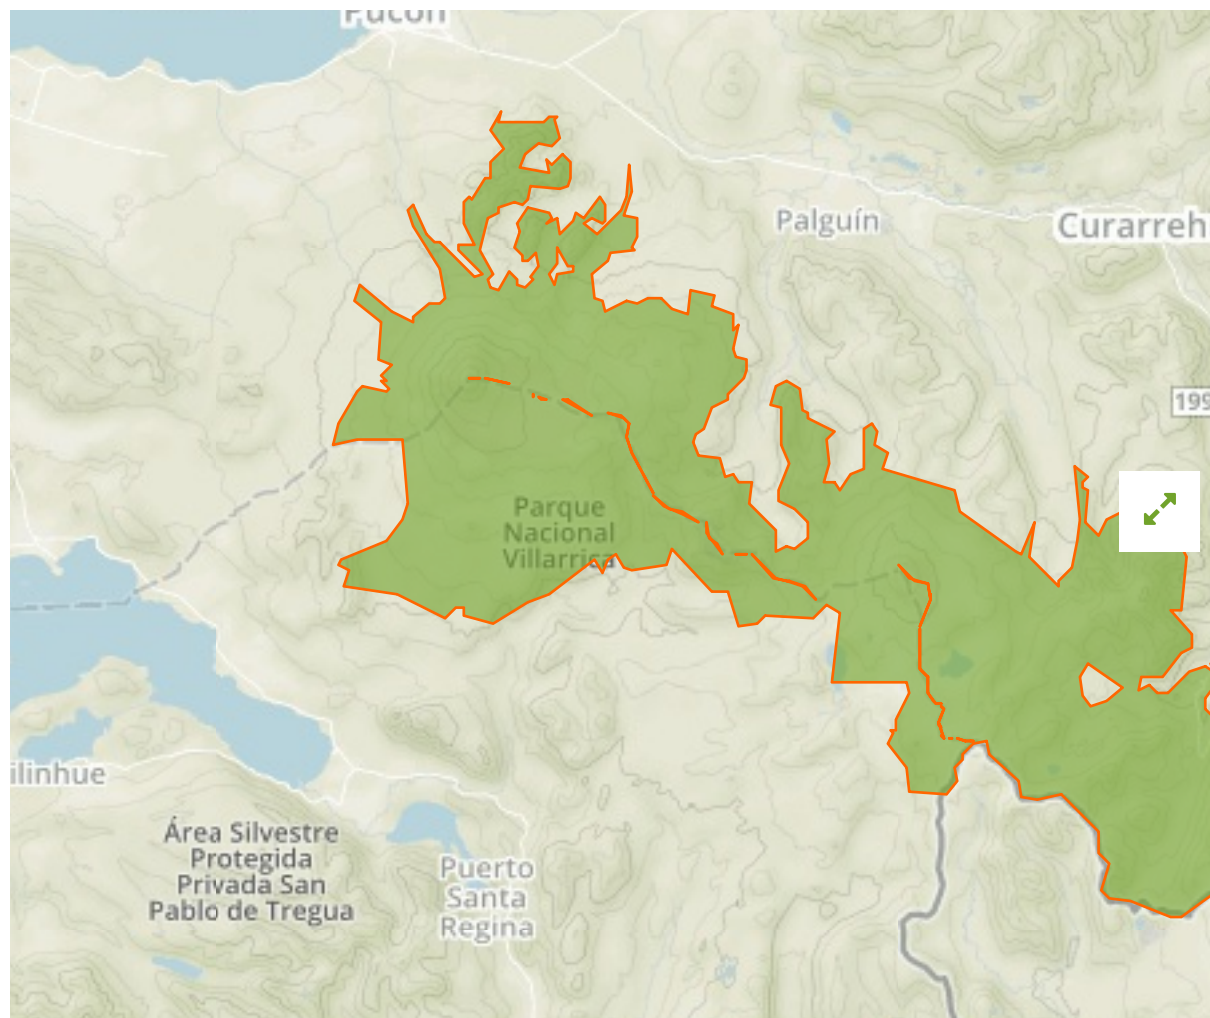

Villarrica in Chile

The designations employed and the presentation of material on this map do not imply the expression of any opinion whatsoever on the part of the Secretariat of the United Nations concerning the legal status of any country, territory, city or area or of its authorities, or concerning the delimitation of its frontiers or boundaries.

IUCN Category

Not Applicable

WDPA ID Year of Designation

555587169

Reported Area

22669.0 km²

Lanín

in Argentina

English Designation

National Park

IUCN Category

II

WDPA ID Year of Designation

7

Reported Area

2169.9 km²

VI

WDPA ID Year of Designation

166726

Reported Area

84.3 km²

Río Turbio

in Argentina

English Designation