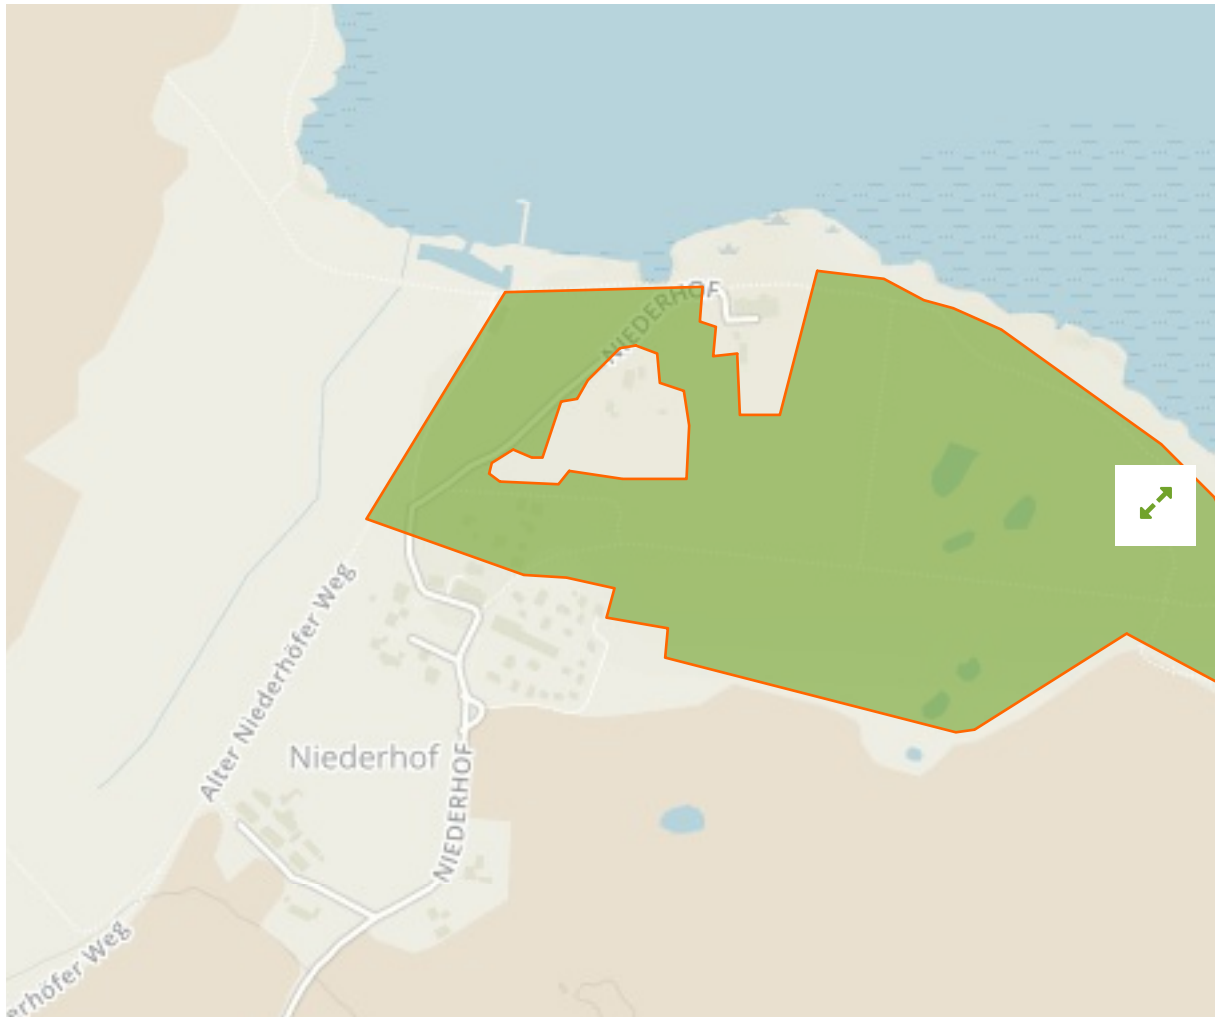

## Kormorankolonie bei Niederhof in Germany

The designations employed and the presentation of material on this map do not imply the expression of any opinion whatsoever on the part of the Secretariat of the United Nations concerning the legal status of any country, territory, city or area or of its authorities, or concerning the delimitation of its frontiers or boundaries.

WDPA ID

---

**9331**

Reported Area

---

**0.25 km<sup>2</sup>**

## Attributes

---

<b>Original Name</b>	<b>Kormorankolonie bei Niederhof</b>
<b>English Designation</b>	<b>Nature Reserve</b>
<b>IUCN Management Category</b>	<b>IV</b>
Status	Designated
Type of Designation	National
Status Year	1967
Sublocation	
Governance Type	Federal or national ministry or agency
Management Authority	Bundesamt für Naturschutz
Management Plan	Not Reported
International Criteria	Not Applicable